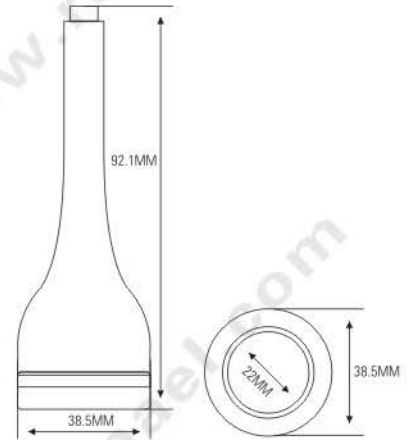

LP0013

SIZE: $\varnothing 56 \times H52$ mm

LP0011A
 SIZE: Ø61×H27.5mm

LP0011B
 SIZE: Ø59×H26mm

LP0030
 SIZE: Ø33.3×H107.7mm

LP0033
 SIZE: Ø38.2×H98.2mm

Loose powder case 散粉盒系列

LP0034
SIZE: L22.8×W28.33×H84.3mm

LP0035
SIZE: Ø24.5×H85mm

LP0034-35
SIZE: L22.8×W28.33×H84.3mm

LP0036-1
SIZE: $\varnothing 38.5 \times H92.1$ mm

LP0036-2
SIZE: $\varnothing 38.5 \times H103.6$ mm

★ MIDDLE LAYER STACKABLE (中层可重叠)

LP0036-2-33
SIZE: $\varnothing 38.5 \times H98.1$ mm