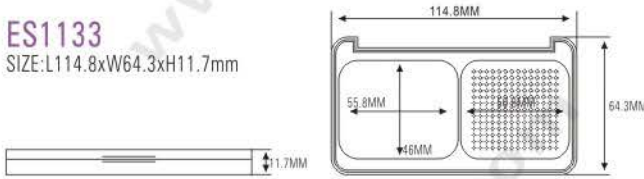

ES1009

SIZE: L108×W67×H15.5mm

ES1038

SIZE: L104.99×W65×H15.3mm

ES1039

SIZE: L112×W63.5×H16.1mm

ES1055

SIZE: L110×W57.5×H12mm

ES1078
SIZE: L123×W60×H18.5mm

ES1080
SIZE: L120×W61.5×H16.3mm

ES1061
SIZE: L61xW108xH16.5mm

ES1061B
SIZE: L61xW108xH16.5mm

ES1063
SIZE: L108.5×W60.5×H16mm

ES1096
SIZE: L63.2×W111×H13mm

Compact & Eye Shadow Case 粉盒 & 眼影盒系列

★ MAGNETIC OPENNING & CLOSE (磁性开关)

ES1133

SIZE: L114.8xW64.3xH11.7mm

ES1040

SIZE: L108xW51xH11.3mm

ES1161

SIZE: L74xW90xH11.7mm

★ MAGNETIC OPENNING & CLOSE (磁性开关)