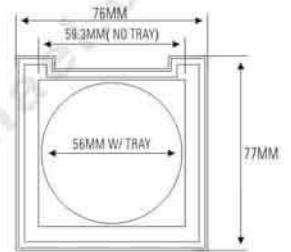

SIZE: L76xW77xH15mm

ES1136WF-3Q (ES1136AF-3Y)

ES1136WF-4YS (ES1136AF-4Y)

ES1136WF-4F (ES1136AF-4F)

ES1136WF-6FS (ES1136AF-7F)

★ MAGNETIC OPENNING & CLOSE (磁性开关)

ES1136M-1F (ES1136BF-NT)
(无中格 NO TRAY)
ES1136F-1F (ES1136BF-1F)
(有中格 W/ TRAY)

SIZE: L76xW77xH15mm

★ MAGNETIC OPENNING & CLOSE (磁性开关)

ES1136M-1Y59 (ES1136BY-NT)
(无中格 NO TRAY)
ES1136F-1Y56 (ES1136BF-1Y)
(有中格 W/ TRAY)

SIZE: L76xW77xH15mm

★ MAGNETIC OPENNING & CLOSE (磁性开关) ES1136F-2Q (ES1136BF-2Y)