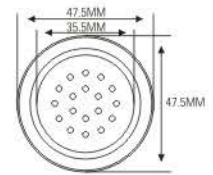

LP0001B
LP0001
SIZE: $\varnothing 69.2 \times H31.5$ mm

LP0001B

LP0001

LP0003
SIZE: $\varnothing 40 \times H27.5$ mm

LP0039A
LP0039B
SIZE: $\varnothing 69 \times H27$ mm

LP0039A

LP0039B

LP0004
SIZE: $\varnothing 47.5 \times H31.5$ mm

LP0016A
LP0016B
SIZE: $\varnothing 57.8 \times H29$ mm

LP0016A

LP0016B

LP0023
SIZE: $\varnothing 47 \times H29$ mm

Loose powder case 散粉盒系列

LP0015A

LP0015B

LP0015A
LP0015B

SIZE: $\varnothing 51.8 \times H24.3$ mm

LP0028

SIZE: $\varnothing 54.3 \times H23.7$ mm

LP0019A

LP0019B

LP0019A
LP0019B

SIZE: $\varnothing 48.2 \times H20.2$ mm

LP0009A