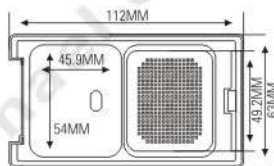

ES1009

SIZE: L108×W67×H15.5mm

ES1038

SIZE: L104.99×W65×H15.3mm

ES1039

SIZE: L112×W63.5×H16.1mm

ES1055

SIZE: L110×W57.5×H12mm

ES1078
SIZE: L123×W60×H18.5mm

ES1080
SIZE: L120×W61.5×H16.3mm

ES1061
SIZE: L61xW108xH16.5mm

ES1061B
SIZE: L61xW108xH16.5mm

ES1063
SIZE: L108.5×W60.5×H16mm

ES1096
SIZE: L63.2×W111×H13mm

Compact & Eye Shadow Case 粉盒 & 眼影盒系列