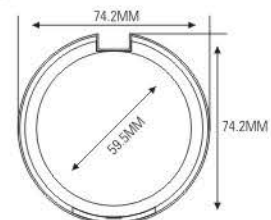

ES1091

SIZE: L45.4×W50.8×H16.2mm

SIZE: L69×W77×H23mm

ES1124-08

SIZE: Ø50×H15.2mm

ES1073

SIZE: Ø79×H25.5mm

ES1084

SIZE: Ø44×H21mm

ES1053

SIZE: Ø74.2×H16mm