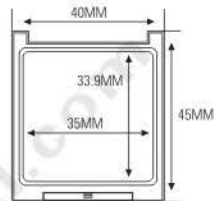

ES1075
SIZE: $L77.5 \times W78.5 \times H21.5$ mm

ES1072
SIZE: $L55.3 \times W56.2 \times H24.5$ mm

ES1007
SIZE: $L73 \times W83 \times H22.5$ mm

ES1056
SIZE: Ø82×H27.5mm

ES1048
SIZE: Ø78×H31mm

ES1037-2
ES1037-1
SIZE: Ø79×H23.7mm

ES1057-3FS-PAM

ES1137A
SIZE: L70xW70xH24mm

Compact & Eye Shadow Case 粉盒 & 眼影盒系列

ES1137BP
SIZE: L70xW70xH22mm

ES1137BP
SIZE: L70xW70xH22mm

ES1058
SIZE: L48xW48xH13mm

ES1059
SIZE: L135xW48xH13mm

ES1081
SIZE: L71.3xW71.3xH19.7mm

ES1081B
SIZE: L71.3xW71.3xH19.7mm

ES1076-2

ES1076-4

ES1076-2 / ES1076-4

SIZE: L67×W52.5×H11mm

ES1031-1

ES1031-3

ES1031-4

ES1031-1

ES1031-3

ES1031-4

SIZE: L40×W45×H10mm

ES1029-2

ES1029-4

ES1029-2 / ES1029-4

SIZE: L71.7×W48×H12.1mm