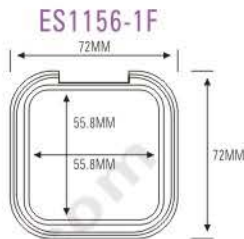

SIZE:L61xW61xH14.5

ES1160WF-1F
ES1160F-1F(ES1160BF-1F)

ES1160WF-2FB(ES1160WF-2F)
ES1160F-2FB(ES1160BF-2F)

ES1160WF-2FS(ES1160WF-3F)
ES1160F-2FS(ES1160BF-3F)

ES1160WF-4F
ES1160F-4F(ES1160BF-4F)

ES1160WF-1Y36(ES1160WF-1Y)
ES1160F-1Y36(ES1160BF-1Y)

ES1160WF-3Y
ES1160F-3Y(ES1160BF-3Y)

ES1160WF-3Q
ES1160F-3Q(ES1160BF-3Q)

ES1160WF-4Q
ES1160F-4Q(ES1160BF-4Q)

★ MAGNETIC OPENNING & CLOSE (磁性开关)

ES1156-1Y54
ES1156-1Y36
ES1156-4Y20
ES1156-1F
ES1156-4FS
SIZE: L72xW72xH20.3mm

★ MAGNETIC OPENNING & CLOSE (磁性开关)

ES1157-1Y36
ES1157-1Y42
ES1157-1F
SIZE: L57xW57xH15.6mm

Loose Powder Case

散粉盒系列

REENAEL Packaging offers comprehensive technical design support to customers wishing to develop individual designs.