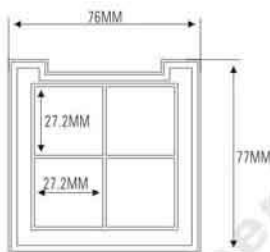

ES1136WF-4F (ES1136AF-4F)