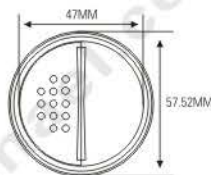

LP0001B
LP0001
SIZE: $\varnothing 69.2 \times H31.5$ mm

LP0001B

LP0001

LP0003
SIZE: $\varnothing 40 \times H27.5$ mm

LP0039A
LP0039B
SIZE: $\varnothing 69 \times H27$ mm

LP0039A

LP0039B

LP0004
SIZE: $\varnothing 47.5 \times H31.5$ mm

LP0016A
LP0016B
SIZE: $\varnothing 57.8 \times H29$ mm

LP0016A

LP0016B

LP0023
SIZE: $\varnothing 47 \times H29$ mm

Loose powder case 散粉盒系列

LP0015A

LP0015B

LP0015A
LP0015B

SIZE: $\varnothing 51.8 \times H24.3$ mm

LP0028

SIZE: $\varnothing 54.3 \times H23.7$ mm

LP0019A

LP0019B

LP0019A
LP0019B

SIZE: $\varnothing 48.2 \times H20.2$ mm

LP0009A