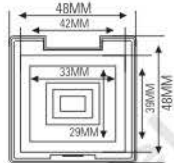

ES1057-3FS-PAM

ES1137A
SIZE: L70xW70xH24mm

Compact & Eye Shadow Case 粉盒 & 眼影盒系列

ES1137BP
SIZE: L70xW70xH22mm

ES1137BP
SIZE: L70xW70xH22mm

ES1058
SIZE: L48xW48xH13mm

ES1059
SIZE: L135xW48xH13mm

ES1081
SIZE: L71.3xW71.3xH19.7mm