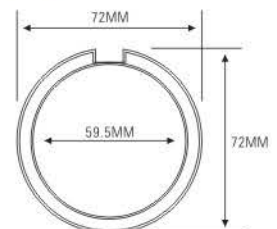

★ MAGNETIC OPENNING & CLOSE (磁性开关)

★ MAGNETIC OPENNING & CLOSE (磁性开关)

★ MAGNETIC OPENNING & CLOSE (磁性开关)