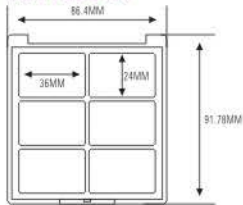

ES1128B-6F