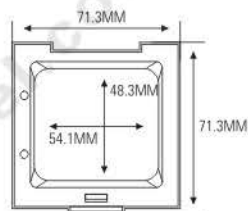

ES1075
SIZE: $L77.5 \times W78.5 \times H21.5$ mm

ES1072
SIZE: $L55.3 \times W56.2 \times H24.5$ mm

ES1007
SIZE: $L73 \times W83 \times H22.5$ mm

ES1056
SIZE: Ø82×H27.5mm

ES1048
SIZE: Ø78×H31mm

ES1037-2
ES1037-1
SIZE: Ø79×H23.7mm

ES1009

SIZE: L108×W67×H15.5mm

ES1038

SIZE: L104.99×W65×H15.3mm

ES1039

SIZE: L112×W63.5×H16.1mm

ES1055

SIZE: L110×W57.5×H12mm

ES1057-3FS-PAM

ES1137A
SIZE: L70xW70xH24mm

Compact & Eye Shadow Case 粉盒 & 眼影盒系列

ES1137BP
SIZE: L70xW70xH22mm

ES1137BP
SIZE: L70xW70xH22mm

ES1058
SIZE: L48xW48xH13mm

ES1059
SIZE: L135xW48xH13mm

ES1081
SIZE: L71.3xW71.3xH19.7mm

ES1081B
SIZE: L71.3xW71.3xH19.7mm

ES1076-2

ES1076-4

ES1076-2 / ES1076-4

SIZE: L67×W52.5×H11mm

ES1031-1

ES1031-3

ES1031-4