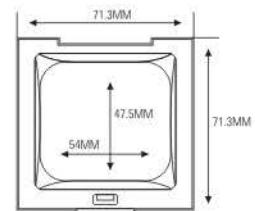

ES1075
SIZE: $L77.5 \times W78.5 \times H21.5$ mm

ES1072
SIZE: $L55.3 \times W56.2 \times H24.5$ mm

ES1007
SIZE: $L73 \times W83 \times H22.5$ mm

ES1056
SIZE: Ø82×H27.5mm

ES1048
SIZE: Ø78×H31mm

ES1037-2
ES1037-1
SIZE: Ø79×H23.7mm

ES1057-3FS-PAM

ES1137A
SIZE: L70xW70xH24mm

Compact & Eye Shadow Case 粉盒 & 眼影盒系列

ES1137BP
SIZE: L70xW70xH22mm

ES1137BP
SIZE: L70xW70xH22mm

ES1058
SIZE: L48xW48xH13mm

ES1059
SIZE: L135xW48xH13mm

ES1081
SIZE: L71.3xW71.3xH19.7mm

ES1081B
SIZE: L71.3xW71.3xH19.7mm

ES1076-2

ES1076-4

ES1076-2 / ES1076-4

SIZE: L67×W52.5×H11mm

ES1031-1

ES1031-3

ES1031-4