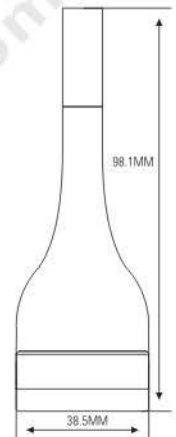

SIZE: $\varnothing 64.5 \times H37.3\text{mm}$

LP0038

SIZE: $\varnothing 35.5 \times H28\text{mm}$

**LP0008B
LP0008B-B**

SIZE: $\varnothing 64.6 \times H33.9\text{mm}$

LP0006

SIZE: $\varnothing 31.3 \times H34.3\text{mm}$

LP0017-2

SIZE: $\varnothing 44 \times H36$ mm

LP0017-1

SIZE: $\varnothing 44 \times H36$ mm

LP0022A

SIZE: $\varnothing 38 \times H34.6$ mm

LP0022B

SIZE: $\varnothing 37 \times H24$ mm

LP0013

SIZE: $\varnothing 56 \times H52$ mm

LP0011A
 SIZE: Ø61×H27.5mm

LP0011B
 SIZE: Ø59×H26mm

LP0030
 SIZE: Ø33.3×H107.7mm

LP0033
 SIZE: Ø38.2×H98.2mm

Loose powder case 散粉盒系列

LP0034
SIZE: L22.8×W28.33×H84.3mm

LP0035
SIZE: Ø24.5×H85mm

LP0034-35
SIZE: L22.8×W28.33×H84.3mm

LP0036-1
SIZE: $\varnothing 38.5 \times H92.1$ mm

LP0036-2
SIZE: $\varnothing 38.5 \times H103.6$ mm

★ MIDDLE LAYER STACKABLE (中层可重叠)

LP0036-2-33
SIZE: $\varnothing 38.5 \times H98.1$ mm