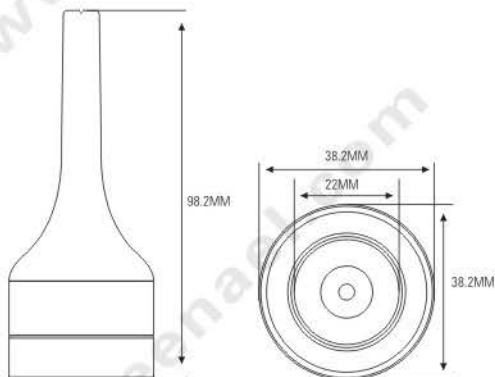

LP0017-2

SIZE: $\varnothing 44 \times H36$ mm

LP0017-1

SIZE: $\varnothing 44 \times H36$ mm

LP0022A

SIZE: $\varnothing 38 \times H34.6$ mm

LP0022B

SIZE: $\varnothing 37 \times H24$ mm

LP0013

SIZE: $\varnothing 56 \times H52$ mm

LP0011A
 SIZE: Ø61×H27.5mm

LP0011B
 SIZE: Ø59×H26mm

LP0030
 SIZE: Ø33.3×H107.7mm

LP0033
 SIZE: Ø38.2×H98.2mm

Loose powder case 散粉盒系列

LP0034
SIZE: L22.8×W28.33×H84.3mm

LP0035
SIZE: Ø24.5×H85mm

LP0034-35
SIZE: L22.8×W28.33×H84.3mm

LP0036-1
SIZE: $\varnothing 38.5 \times H92.1$ mm

LP0036-2
SIZE: $\varnothing 38.5 \times H103.6$ mm

★ MIDDLE LAYER STACKABLE (中层可重叠)

LP0036-2-33
SIZE: $\varnothing 38.5 \times H98.1$ mm