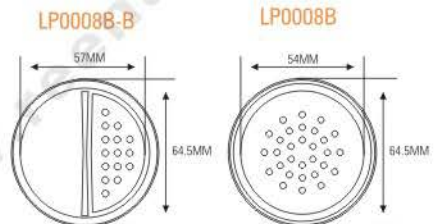

Loose powder case 散粉盒系列

LP0018

SIZE: $\varnothing 43.8 \times H20.2\text{mm}$

LP0031

SIZE: $\varnothing 38.5 \times H21.7\text{mm}$

SIZE: $\varnothing 39.7 \times H32.4\text{mm}$

SIZE: $\varnothing 64.5 \times H37.3\text{mm}$

SIZE: $\varnothing 35.5 \times H28\text{mm}$