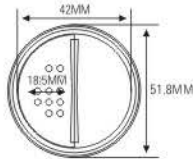

LP0001B
LP0001
SIZE: $\varnothing 69.2 \times H31.5$ mm

LP0001B

LP0001

LP0003
SIZE: $\varnothing 40 \times H27.5$ mm

LP0039A
LP0039B
SIZE: $\varnothing 69 \times H27$ mm

LP0039A

LP0039B

LP0004
SIZE: $\varnothing 47.5 \times H31.5$ mm

LP0016A
LP0016B
SIZE: $\varnothing 57.8 \times H29$ mm

LP0016A

LP0016B

LP0023
SIZE: $\varnothing 47 \times H29$ mm

Loose powder case 散粉盒系列

LP0015A

LP0015B

LP0015A
LP0015B

SIZE: $\varnothing 51.8 \times H24.3$ mm

LP0028

SIZE: $\varnothing 54.3 \times H23.7$ mm

LP0019A

LP0019B

LP0019A
LP0019B

SIZE: $\varnothing 48.2 \times H20.2$ mm

LP0009A

SIZE: $\varnothing 37.5 \times H25$ mm

LP0009D

LP0009B

LP0009D
LP0009B

SIZE: $\varnothing 37.3 \times H21.5$ mm

LP0009C

SIZE: $\varnothing 37 \times H33$ mm

LP0014
SIZE: $\varnothing 80 \times H37$ mm