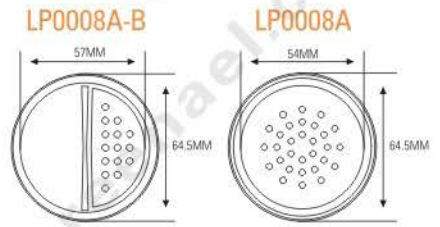

SIZE: $\varnothing 64.5 \times H37.3\text{mm}$

LP0038