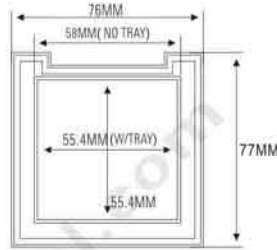

SIZE: L76xW77xH15mm

★ MAGNETIC OPENNING & CLOSE (磁性开关)

ES1136M-1Y59 (ES1136BY-NT)
(无中格 NO TRAY)
ES1136F-1Y56 (ES1136BF-1Y)
(有中格 W/ TRAY)

SIZE: L76xW77xH15mm

★ MAGNETIC OPENNING & CLOSE (磁性开关) ES1136F-2Q (ES1136BF-2Y)