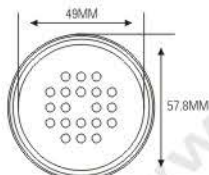

LP0001B
LP0001
SIZE: $\varnothing 69.2 \times H31.5$ mm

LP0001B

LP0001

LP0003
SIZE: $\varnothing 40 \times H27.5$ mm

LP0039A
LP0039B
SIZE: $\varnothing 69 \times H27$ mm

LP0039A

LP0039B

LP0004
SIZE: $\varnothing 47.5 \times H31.5$ mm

LP0016A
LP0016B
SIZE: $\varnothing 57.8 \times H29$ mm

LP0016A

LP0016B

LP0023
SIZE: $\varnothing 47 \times H29$ mm

Loose powder case 散粉盒系列

LP0015A

LP0015B

LP0015A
LP0015B

SIZE: $\varnothing 51.8 \times H24.3$ mm

LP0028

SIZE: $\varnothing 54.3 \times H23.7$ mm

LP0019A

LP0019B

LP0019A
LP0019B

SIZE: $\varnothing 48.2 \times H20.2$ mm

LP0009A