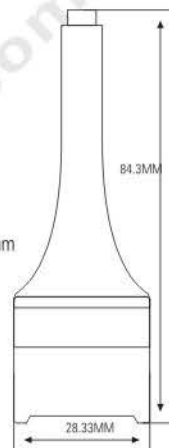

LP0017-2

SIZE: $\varnothing 44 \times H36$ mm

LP0017-1

SIZE: $\varnothing 44 \times H36$ mm

LP0022A

SIZE: $\varnothing 38 \times H34.6$ mm

LP0022B

SIZE: $\varnothing 37 \times H24$ mm

LP0013

SIZE: $\varnothing 56 \times H52$ mm

LP0011A
 SIZE: Ø61×H27.5mm

LP0011B
 SIZE: Ø59×H26mm

LP0030
 SIZE: Ø33.3×H107.7mm

LP0033
 SIZE: Ø38.2×H98.2mm

Loose powder case 散粉盒系列

LP0034
SIZE: L22.8×W28.33×H84.3mm

LP0035
SIZE: Ø24.5×H85mm

LP0034-35
SIZE: L22.8×W28.33×H84.3mm

LP0036-1
SIZE: $\varnothing 38.5 \times H92.1$ mm

LP0036-2
SIZE: $\varnothing 38.5 \times H103.6$ mm

★ MIDDLE LAYER STACKABLE (中层可重叠)

LP0036-2-33
SIZE: $\varnothing 38.5 \times H98.1$ mm