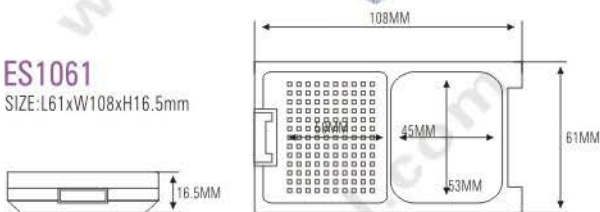

ES1009

SIZE: L108×W67×H15.5mm

ES1038

SIZE: L104.99×W65×H15.3mm

ES1039

SIZE: L112×W63.5×H16.1mm

ES1055

SIZE: L110×W57.5×H12mm

ES1078
SIZE: L123×W60×H18.5mm

ES1080
SIZE: L120×W61.5×H16.3mm

ES1061
SIZE: L61xW108xH16.5mm

ES1061B
SIZE: L61xW108xH16.5mm

ES1063
SIZE: L108.5×W60.5×H16mm

ES1096
SIZE: L63.2×W111×H13mm

Compact & Eye Shadow Case 粉盒 & 眼影盒系列

★ MAGNETIC OPENNING & CLOSE (磁性开关)

ES1133

SIZE: L114.8xW64.3xH11.7mm

ES1040

SIZE: L108xW51xH11.3mm

ES1161

SIZE: L74xW90xH11.7mm

★ MAGNETIC OPENNING & CLOSE (磁性开关)