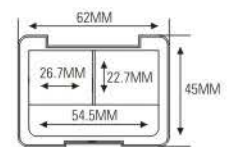

ES1022-8

ES1051-2
ES1051-4
 SIZE: L72×W57×H15.5mm

ES1051-4

ES1052
 SIZE: L62×W45×H13.2mm

ES1095
 SIZE: L72×W73×H22mm

ES1097
 SIZE: L54×W54×H20.8mm

Compact & Eye Shadow Case 粉盒 & 眼影盒系列

ES1142-5F
 ES1142-5Y
 ES1142-6FS
 ES1142-8FS
 ES1142-10FS
 SIZE: L150.1xW40.1xH13.5mm