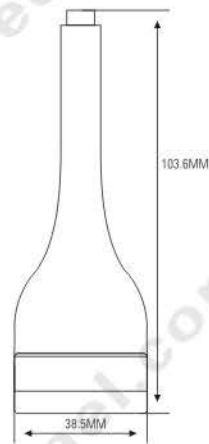

LP0017-2

SIZE: $\varnothing 44 \times H36$ mm

LP0017-1

SIZE: $\varnothing 44 \times H36$ mm

LP0022A

SIZE: $\varnothing 38 \times H34.6$ mm

LP0022B

SIZE: $\varnothing 37 \times H24$ mm

LP0013

SIZE: $\varnothing 56 \times H52$ mm

LP0011A
 SIZE: Ø61×H27.5mm

LP0011B
 SIZE: Ø59×H26mm

LP0030
 SIZE: Ø33.3×H107.7mm

LP0033
 SIZE: Ø38.2×H98.2mm

Loose powder case 散粉盒系列

LP0034
SIZE: L22.8×W28.33×H84.3mm

LP0035
SIZE: Ø24.5×H85mm

LP0034-35
SIZE: L22.8×W28.33×H84.3mm

LP0036-1
SIZE: $\varnothing 38.5 \times H92.1$ mm

LP0036-2
SIZE: $\varnothing 38.5 \times H103.6$ mm

★ MIDDLE LAYER STACKABLE (中层可重叠)

LP0036-2-33
SIZE: $\varnothing 38.5 \times H98.1$ mm