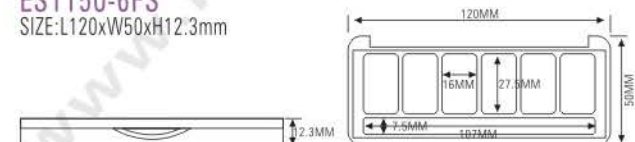

Compact & Eye Shadow Case 粉盒 & 眼影盒系列

ES1150-3Y
SIZE: L120xW50xH12.3mm

ES1150-12F
SIZE: L120xW50xH12.3mm

ES1150-63
SIZE: L120xW50xH12.3mm

ES1150-6F
SIZE: L120xW50xH12.3mm

ES1150-5FS
SIZE: L120xW50xH12.3mm

ES1150-6FS
SIZE: L120xW50xH12.3mm