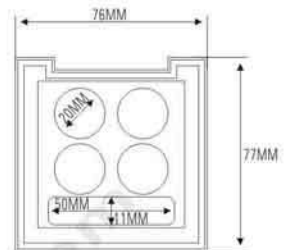

SIZE: L76xW77xH15mm

★ MAGNETIC OPENNING & CLOSE (磁性开关)

ES1136M-1Y59 (ES1136BY-NT)
(无中格 NO TRAY)
ES1136F-1Y56 (ES1136BF-1Y)
(有中格 W/ TRAY)

SIZE: L76xW77xH15mm

★ MAGNETIC OPENNING & CLOSE (磁性开关) ES1136F-2Q (ES1136BF-2Y)

ES1136F-2Q (ES1136BF-2Y)
ES1136F-3Q (ES1136BF-3Y)
ES1136F-4YS (ES1136BF-4Y)
ES1136F-4F (ES1136BF-4F)
ES1136F-6FS (ES1136BF-7F)

SIZE: L76xW77xH15mm

ES1136F-3Q (ES1136BF-3Y)

ES1136F-4YS (ES1136BF-4Y)

ES1136F-4F (ES1136BF-4F)