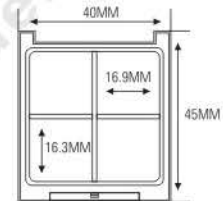

ES1075
SIZE: $L77.5 \times W78.5 \times H21.5$ mm

ES1072
SIZE: $L55.3 \times W56.2 \times H24.5$ mm

ES1007
SIZE: $L73 \times W83 \times H22.5$ mm

ES1056
SIZE: Ø82×H27.5mm

ES1048
SIZE: Ø78×H31mm

ES1037-2
ES1037-1
SIZE: Ø79×H23.7mm

ES1057-3FS-PAM

ES1137A
SIZE: L70xW70xH24mm

Compact & Eye Shadow Case 粉盒 & 眼影盒系列

ES1137BP
SIZE: L70xW70xH22mm

ES1137BP
SIZE: L70xW70xH22mm

ES1058
SIZE: L48xW48xH13mm

ES1059
SIZE: L135xW48xH13mm

ES1081
SIZE: L71.3xW71.3xH19.7mm

ES1081B
SIZE: L71.3xW71.3xH19.7mm

ES1076-2

ES1076-4

ES1076-2 / ES1076-4

SIZE: L67×W52.5×H11mm

ES1031-1

ES1031-3

ES1031-4

ES1031-1

ES1031-3

ES1031-4

SIZE: L40×W45×H10mm

ES1029-2

ES1029-4

ES1029-2 / ES1029-4

SIZE: L71.7×W48×H12.1mm