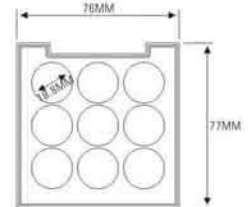

ES1134-2FS

ES1134-4FS

ES1136WM-9Y
(ES1136AM-9Y)

ES1136M-9Y
(ES1136BM-9Y)

★ MAGNETIC OPENNING & CLOSE (磁性开关)

ES1136WM-9Y (ES1136AM-9Y)
ES1136M-9Y (ES1136BM-9Y)
SIZE: L76xW77xH15mm

ES1136WM-6F
(ES1136AM-6F)

ES1136M-6F
(ES1136BM-6F)