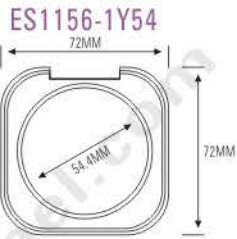

SIZE:L61xW61xH14.5

ES1160WF-1F
ES1160F-1F(ES1160BF-1F)

ES1160WF-2FB(ES1160WF-2F)
ES1160F-2FB(ES1160BF-2F)

ES1160WF-2FS(ES1160WF-3F)
ES1160F-2FS(ES1160BF-3F)

ES1160WF-4F
ES1160F-4F(ES1160BF-4F)

ES1160WF-1Y36(ES1160WF-1Y)
ES1160F-1Y36(ES1160BF-1Y)

ES1160WF-3Y
ES1160F-3Y(ES1160BF-3Y)

ES1160WF-3Q
ES1160F-3Q(ES1160BF-3Q)

ES1160WF-4Q
ES1160F-4Q(ES1160BF-4Q)

★ MAGNETIC OPENNING & CLOSE (磁性开关)

ES1156-1Y54
ES1156-1Y36
ES1156-4Y20
ES1156-1F
ES1156-4FS
SIZE: L72xW72xH20.3mm

★ MAGNETIC OPENNING & CLOSE (磁性开关)

ES1157-1Y36
ES1157-1Y42
ES1157-1F
SIZE: L57xW57xH15.6mm

Loose Powder Case

散粉盒系列

REENAEL Packaging offers comprehensive technical design support to customers wishing to develop individual designs.

SIZE: $\varnothing 51.8 \times H24.3$ mm

LP0028

SIZE: $\varnothing 54.3 \times H23.7$ mm

LP0019A

LP0019B

LP0019A
LP0019B

SIZE: $\varnothing 48.2 \times H20.2$ mm

LP0009A