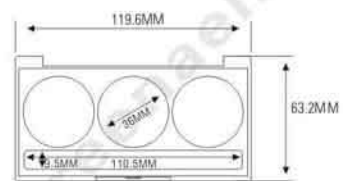

ES1117-3Y36S(ES1117C-3Y36S)