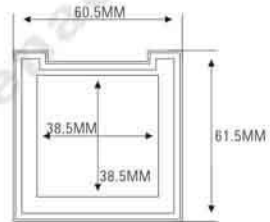

ES1160WM-1Y44(ES1160WY-44NT)
ES1160WM-1Y37(ES1160WY-37NT)
ES1160WM-1F(ES1160WF-NT)

ES1160M-1Y44(ES1160BY-44NT)
ES1160M-1Y37(ES1160BY-37NT)
ES1160M-1F(ES1160BF-NT)

SIZE:L60.5xW61.5xH14.7mm