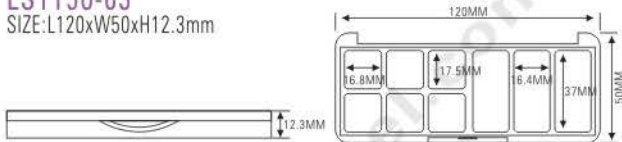

Compact & Eye Shadow Case 粉盒 & 眼影盒系列

ES1150-3Y
SIZE: L120xW50xH12.3mm

ES1150-12F
SIZE: L120xW50xH12.3mm

ES1150-63
SIZE: L120xW50xH12.3mm

ES1150-6F
SIZE: L120xW50xH12.3mm

ES1150-5FS
SIZE: L120xW50xH12.3mm

ES1150-6FS
SIZE: L120xW50xH12.3mm