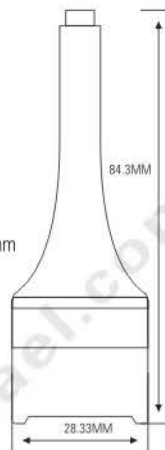

LP0017-2

SIZE: $\varnothing 44 \times H36$ mm

LP0017-1

SIZE: $\varnothing 44 \times H36$ mm

LP0022A

SIZE: $\varnothing 38 \times H34.6$ mm

LP0022B

SIZE: $\varnothing 37 \times H24$ mm

LP0013

SIZE: $\varnothing 56 \times H52$ mm

LP0011A
 SIZE: Ø61×H27.5mm

LP0011B
 SIZE: Ø59×H26mm

LP0030
 SIZE: Ø33.3×H107.7mm

LP0033
 SIZE: Ø38.2×H98.2mm

Loose powder case 散粉盒系列

LP0034
SIZE: L22.8×W28.33×H84.3mm

LP0035
SIZE: Ø24.5×H85mm

LP0034-35
SIZE: L22.8×W28.33×H84.3mm

LP0036-1
SIZE: $\varnothing 38.5 \times H92.1$ mm

LP0036-2
SIZE: $\varnothing 38.5 \times H103.6$ mm

★ MIDDLE LAYER STACKABLE (中层可重叠)

LP0036-2-33
SIZE: $\varnothing 38.5 \times H98.1$ mm