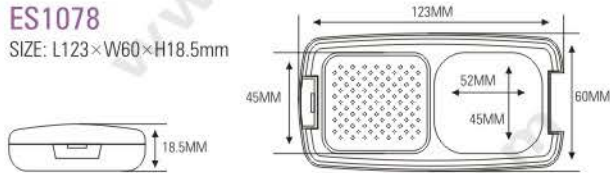

ES1006

ES1006-1S

ES1006-1A

Compact & Eye Shadow Case 粉盒 & 眼影盒系列

ES1005

SIZE: L55.5×W55.5×H19.8mm

ES1010

SIZE: L103×W73.5×H16.5mm

ES1009

SIZE: L108×W67×H15.5mm

ES1038

SIZE: L104.99×W65×H15.3mm

ES1039

SIZE: L112×W63.5×H16.1mm

ES1055

SIZE: L110×W57.5×H12mm

ES1078
SIZE: L123×W60×H18.5mm

ES1080
SIZE: L120×W61.5×H16.3mm

ES1061
SIZE: L61xW108xH16.5mm

ES1061B
SIZE: L61xW108xH16.5mm

ES1063
SIZE: L108.5×W60.5×H16mm

ES1096
SIZE: L63.2×W111×H13mm

Compact & Eye Shadow Case 粉盒 & 眼影盒系列

★ MAGNETIC OPENNING & CLOSE (磁性开关)

ES1133

SIZE: L114.8xW64.3xH11.7mm

ES1040

SIZE: L108xW51xH11.3mm

ES1161

SIZE: L74xW90xH11.7mm

★ MAGNETIC OPENNING & CLOSE (磁性开关)