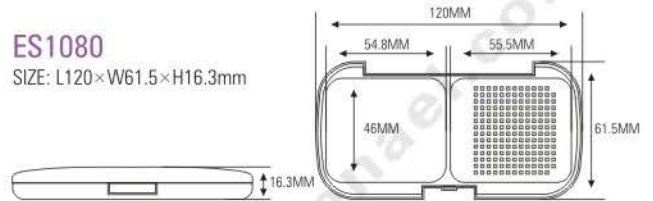

ES1009

SIZE: L108×W67×H15.5mm

ES1038

SIZE: L104.99×W65×H15.3mm

ES1039

SIZE: L112×W63.5×H16.1mm

ES1055

SIZE: L110×W57.5×H12mm

ES1078
SIZE: L123×W60×H18.5mm

ES1080
SIZE: L120×W61.5×H16.3mm

ES1061
SIZE: L61xW108xH16.5mm

ES1061B
SIZE: L61xW108xH16.5mm

ES1063
SIZE: L108.5×W60.5×H16mm

ES1096
SIZE: L63.2×W111×H13mm

Compact & Eye Shadow Case 粉盒 & 眼影盒系列