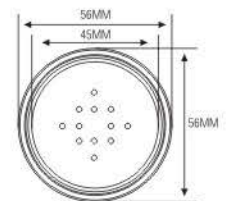

LP0017-2

SIZE: $\varnothing 44 \times H36$ mm

LP0017-1

SIZE: $\varnothing 44 \times H36$ mm

LP0022A

SIZE: $\varnothing 38 \times H34.6$ mm

LP0022B

SIZE: $\varnothing 37 \times H24$ mm

LP0013

SIZE: $\varnothing 56 \times H52$ mm

LP0011A
 SIZE: Ø61×H27.5mm

LP0011B
 SIZE: Ø59×H26mm

LP0030
 SIZE: Ø33.3×H107.7mm

LP0033
 SIZE: Ø38.2×H98.2mm

Loose powder case 散粉盒系列

LP0034
SIZE: L22.8×W28.33×H84.3mm