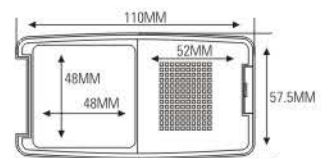

ES1009

SIZE: L108×W67×H15.5mm

ES1038

SIZE: L104.99×W65×H15.3mm

ES1039

SIZE: L112×W63.5×H16.1mm

ES1055

SIZE: L110×W57.5×H12mm

ES1078
SIZE: L123×W60×H18.5mm

ES1080
SIZE: L120×W61.5×H16.3mm

ES1061
SIZE: L61xW108xH16.5mm

ES1061B
SIZE: L61xW108xH16.5mm

ES1063
SIZE: L108.5×W60.5×H16mm

ES1096
SIZE: L63.2×W111×H13mm

Compact & Eye Shadow Case 粉盒 & 眼影盒系列