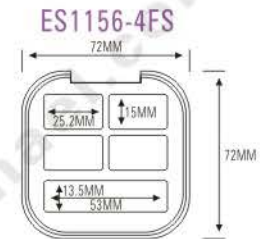

★ MAGNETIC OPENNING & CLOSE (磁性开关)

ES1157-1Y36
ES1157-1Y42
ES1157-1F
SIZE: L57xW57xH15.6mm