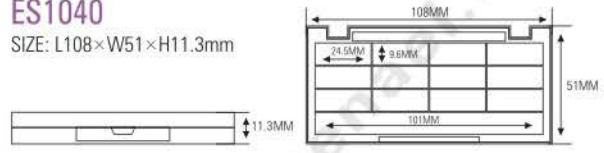

ES1078
SIZE: L123×W60×H18.5mm

ES1080
SIZE: L120×W61.5×H16.3mm

ES1061
SIZE: L61xW108xH16.5mm

ES1061B
SIZE: L61xW108xH16.5mm

ES1063
SIZE: L108.5×W60.5×H16mm

ES1096
SIZE: L63.2×W111×H13mm

Compact & Eye Shadow Case 粉盒 & 眼影盒系列

★ MAGNETIC OPENNING & CLOSE (磁性开关)

ES1133

SIZE: L114.8xW64.3xH11.7mm

ES1040

SIZE: L108xW51xH11.3mm

ES1161

SIZE: L74xW90xH11.7mm

★ MAGNETIC OPENNING & CLOSE (磁性开关)