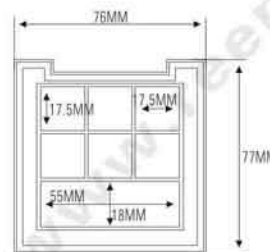

ES1136WF-6FS (ES1136AF-7F)