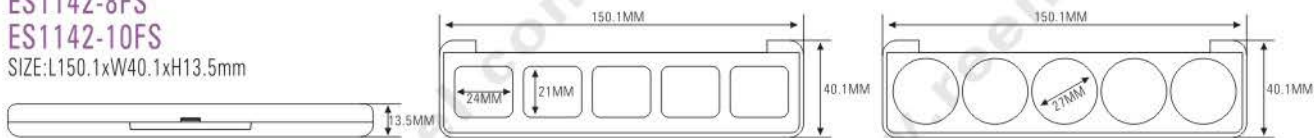

ES1142-6FS