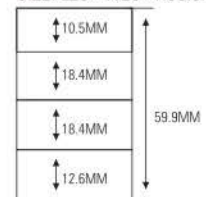

LP0012-3
SIZE: $L29 \times W29 \times H59.9\text{mm}$