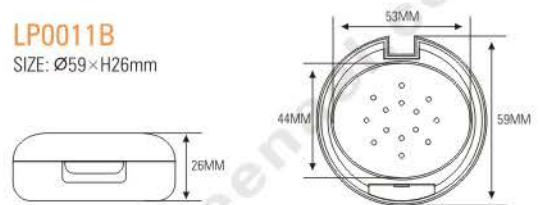

LP0017-2

SIZE: $\varnothing 44 \times H36$ mm

LP0017-1

SIZE: $\varnothing 44 \times H36$ mm

LP0022A

SIZE: $\varnothing 38 \times H34.6$ mm

LP0022B

SIZE: $\varnothing 37 \times H24$ mm

LP0013

SIZE: $\varnothing 56 \times H52$ mm

LP0011A
 SIZE: Ø61×H27.5mm

LP0011B
 SIZE: Ø59×H26mm

LP0030
 SIZE: Ø33.3×H107.7mm

LP0033
 SIZE: Ø38.2×H98.2mm

Loose powder case 散粉盒系列

LP0034
SIZE: L22.8×W28.33×H84.3mm