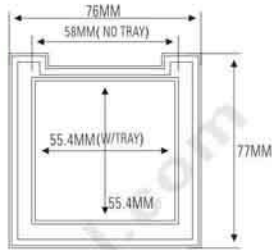

★ MAGNETIC OPENNING & CLOSE (磁性开关)

ES1136WM-1Y59 (ES1136AY-NT)
(无中格 NO TRAY)
ES1136WF-1Y56 (ES1136AF-1Y)
(有中格 W/ TRAY)

SIZE: L76xW77xH15mm