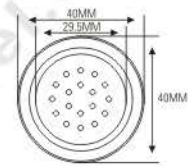

LP0001B
LP0001
SIZE: $\varnothing 69.2 \times H31.5$ mm

LP0001B

LP0001

LP0003
SIZE: $\varnothing 40 \times H27.5$ mm

LP0039A
LP0039B
SIZE: $\varnothing 69 \times H27$ mm

LP0039A

LP0039B

LP0004
SIZE: $\varnothing 47.5 \times H31.5$ mm

LP0016A
LP0016B
SIZE: $\varnothing 57.8 \times H29$ mm

LP0016A

LP0016B

LP0023
SIZE: $\varnothing 47 \times H29$ mm

Loose powder case 散粉盒系列

LP0015A

LP0015B

LP0015A
LP0015B

SIZE: $\varnothing 51.8 \times H24.3$ mm

LP0028

SIZE: $\varnothing 54.3 \times H23.7$ mm

LP0019A

LP0019B

LP0019A
LP0019B

SIZE: $\varnothing 48.2 \times H20.2$ mm

LP0009A