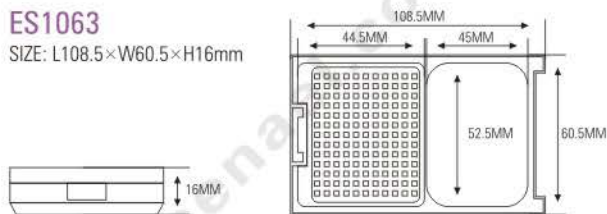

ES1009

SIZE: L108×W67×H15.5mm

ES1038

SIZE: L104.99×W65×H15.3mm

ES1039

SIZE: L112×W63.5×H16.1mm

ES1055

SIZE: L110×W57.5×H12mm

ES1078
SIZE: L123×W60×H18.5mm

ES1080
SIZE: L120×W61.5×H16.3mm

ES1061
SIZE: L61xW108xH16.5mm

ES1061B
SIZE: L61xW108xH16.5mm

ES1063
SIZE: L108.5×W60.5×H16mm

ES1096
SIZE: L63.2×W111×H13mm

Compact & Eye Shadow Case 粉盒 & 眼影盒系列

★ MAGNETIC OPENNING & CLOSE (磁性开关)

ES1133

SIZE: L114.8xW64.3xH11.7mm

ES1040

SIZE: L108xW51xH11.3mm

ES1161

SIZE: L74xW90xH11.7mm

★ MAGNETIC OPENNING & CLOSE (磁性开关)