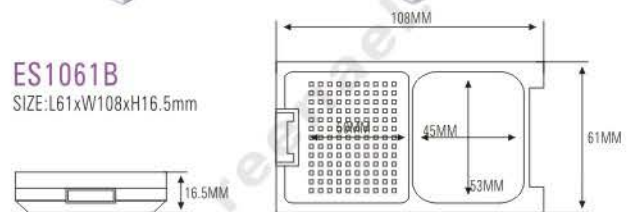

ES1009

SIZE: L108×W67×H15.5mm

ES1038

SIZE: L104.99×W65×H15.3mm

ES1039

SIZE: L112×W63.5×H16.1mm

ES1055

SIZE: L110×W57.5×H12mm

ES1078
SIZE: L123×W60×H18.5mm

ES1080
SIZE: L120×W61.5×H16.3mm

ES1061
SIZE: L61xW108xH16.5mm

ES1061B
SIZE: L61xW108xH16.5mm

ES1063
SIZE: L108.5×W60.5×H16mm

ES1096
SIZE: L63.2×W111×H13mm

Compact & Eye Shadow Case 粉盒 & 眼影盒系列

★ MAGNETIC OPENNING & CLOSE (磁性开关)

ES1133

SIZE: L114.8xW64.3xH11.7mm

ES1040

SIZE: L108xW51xH11.3mm

ES1161

SIZE: L74xW90xH11.7mm

★ MAGNETIC OPENNING & CLOSE (磁性开关)