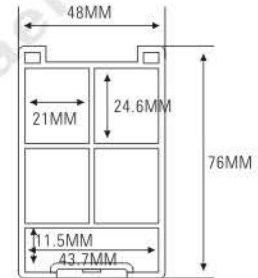

ES1075
SIZE: $L77.5 \times W78.5 \times H21.5$ mm

ES1072
SIZE: $L55.3 \times W56.2 \times H24.5$ mm

ES1007
SIZE: $L73 \times W83 \times H22.5$ mm

ES1056
SIZE: Ø82×H27.5mm

ES1048
SIZE: Ø78×H31mm

ES1037-2
ES1037-1
SIZE: Ø79×H23.7mm

ES1081B
SIZE: L71.3xW71.3xH19.7mm

ES1076-2

ES1076-4

ES1076-2 / ES1076-4

SIZE: L67×W52.5×H11mm

ES1031-1

ES1031-3

ES1031-4

Compact & Eye Shadow Case 粉盒 & 眼影盒系列

ES1113
ES1113-1
ES1113-2
ES1113-3
SIZE: L64×W49.5×H10.7mm

ES1115
ES1115-H5
ES1115-H4
SIZE: L34.3×W75×H17.7mm 75MM

ES1148-4F
SIZE: L48mm×W76mm×H11.5mm

ES1116
SIZE: L76.2×W62.2×H21.4mm

ES1119
SIZE: L60×W60×H21.37mm

ES1071

ES1071
ES1071-4HF
ES1071-6HF

SIZE: L86×W47×H11.1mm

ES1071-4HF

ES1071-6HF

ES1071

SIZE: L86×W47×H11.1mm