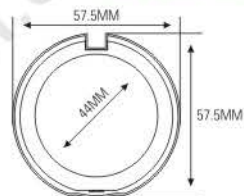

Decoration Option

- Hot stamping
- Silk screen printing
- Heat transferring
- UV / Matt spray
- Vacuum metalizing
- UV color spray
- Soft touch
- etc.

ES1034-1
ES1034-2
ES1034-3
SIZE: L66×W61.7×H20mm

ES1026
SIZE: L53×W56.5×H17.4mm

ES1018
SIZE: L72.6×W77.4×H27mm

ES1043-1R
ES1043-1RS
ES1043-3
SIZE: Ø57.5×H16mm

ES1043-1RS

ES1043-3

Compact & Eye Shadow Case 粉盒 & 眼影盒系列

ES1019
SIZE: $\varnothing 77 \times H23$ mm

ES1020
SIZE: $L62 \times W62 \times H18.2$ mm

ES1041
SIZE: $\varnothing 75 \times H24$ mm

ES1044-1

ES1044-2

ES1044-4

ES1044-1
ES1044-2
ES1044-4
SIZE: $\varnothing 72.3 \times H15.5$ mm

ES1035B
 SIZE: $\varnothing 38 \times H19.7\text{mm}$

ES1121
 SIZE: $\varnothing 76 \times H20.45\text{mm}$