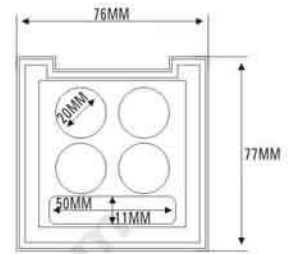

ES1136WF-4YS (ES1136AF-4Y)