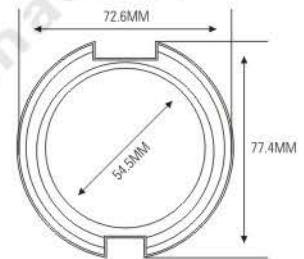

Decoration Option

- Hot stamping
- Silk screen printing
- Heat transferring
- UV / Matt spray
- Vacuum metalizing
- UV color spray
- Soft touch
- etc.

ES1034-1
ES1034-2
ES1034-3
SIZE: L66×W61.7×H20mm

ES1026
SIZE: L53×W56.5×H17.4mm

ES1018
SIZE: L72.6×W77.4×H27mm

ES1043-1R
ES1043-1RS
ES1043-3
SIZE: Ø57.5×H16mm

ES1043-1RS

ES1043-3

Compact & Eye Shadow Case 粉盒 & 眼影盒系列

ES1019
SIZE: $\varnothing 77 \times H23$ mm

ES1020
SIZE: $L62 \times W62 \times H18.2$ mm

ES1041
SIZE: $\varnothing 75 \times H24$ mm

ES1044-1

ES1044-2

ES1044-4

ES1044-1
ES1044-2
ES1044-4
SIZE: $\varnothing 72.3 \times H15.5$ mm

ES1035B
 SIZE: $\varnothing 38 \times H19.7\text{mm}$

ES1121
 SIZE: $\varnothing 76 \times H20.45\text{mm}$