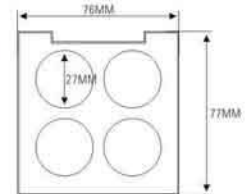

★ MAGNETIC OPENNING & CLOSE (磁性开关)

ES1136WM-6F (ES1136AM-6F)
ES1136M-6F (ES1136BM-6F)
SIZE: L76xW77xH15mm

ES1136WM-4Y
(ES1136AM-4Y)

ES1136M-4Y
(ES1136BM-4Y)

★ MAGNETIC OPENNING & CLOSE (磁性开关)

ES1136WM-4Y (ES1136AM-4Y)
ES1136M-4Y (ES1136BM-4Y)
SIZE: L76xW77xH15mm