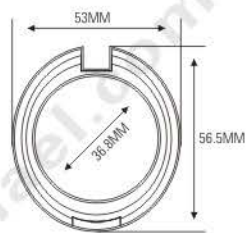

Decoration Option

- Hot stamping
- Silk screen printing
- Heat transferring
- UV / Matt spray
- Vacuum metalizing
- UV color spray
- Soft touch
- etc.

ES1034-1
ES1034-2
ES1034-3
SIZE: L66×W61.7×H20mm

ES1026
SIZE: L53×W56.5×H17.4mm

ES1018
SIZE: L72.6×W77.4×H27mm

ES1043-1R
ES1043-1RS
ES1043-3
SIZE: Ø57.5×H16mm

ES1043-1RS

ES1043-3

Compact & Eye Shadow Case 粉盒 & 眼影盒系列

ES1019
SIZE: $\varnothing 77 \times H23$ mm

ES1020
SIZE: $L62 \times W62 \times H18.2$ mm

ES1041
SIZE: $\varnothing 75 \times H24$ mm

ES1044-1

ES1044-2

ES1044-4

ES1044-1
ES1044-2
ES1044-4
SIZE: $\varnothing 72.3 \times H15.5$ mm

ES1035B
 SIZE: $\varnothing 38 \times H19.7\text{mm}$

ES1121
 SIZE: $\varnothing 76 \times H20.45\text{mm}$