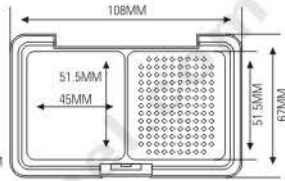

ES1006

ES1006-1S

ES1006-1A

Compact & Eye Shadow Case 粉盒 & 眼影盒系列

ES1005

SIZE: L55.5×W55.5×H19.8mm

ES1010

SIZE: L103×W73.5×H16.5mm

ES1009

SIZE: L108×W67×H15.5mm

ES1038

SIZE: L104.99×W65×H15.3mm

ES1039

SIZE: L112×W63.5×H16.1mm

ES1055

SIZE: L110×W57.5×H12mm