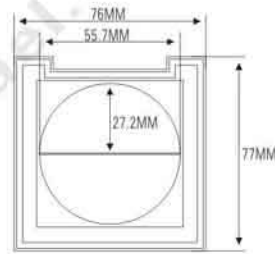

Compact & Eye Shadow Case 粉盒 & 眼影盒系列

★ MAGNETIC OPENNING & CLOSE (磁性开关)

ES1136WM-1F (ES1136AF-NT)
(无中格 NO TRAY)
ES1136WF-1F (ES1136AF-1F)
(有中格 W/ TRAY)

SIZE: L76xW77xH15mm

★ MAGNETIC OPENNING & CLOSE (磁性开关)

ES1136WM-1Y59 (ES1136AY-NT)
(无中格 NO TRAY)
ES1136WF-1Y56 (ES1136AF-1Y)
(有中格 W/ TRAY)

SIZE: L76xW77xH15mm

★ MAGNETIC OPENNING & CLOSE (磁性开关) ES1136WF-2Q (ES1136AF-2Y)

ES1136WF-2Q (ES1136AF-2Y)
ES1136WF-3Q (ES1136AF-3Y)
ES1136WF-4YS (ES1136AF-4Y)
ES1136WF-4F (ES1136AF-4F)
ES1136WF-6FS (ES1136AF-7F)

SIZE: L76xW77xH15mm

ES1136WF-3Q (ES1136AF-3Y)

ES1136WF-4YS (ES1136AF-4Y)

ES1136WF-4F (ES1136AF-4F)

ES1136WF-6FS (ES1136AF-7F)