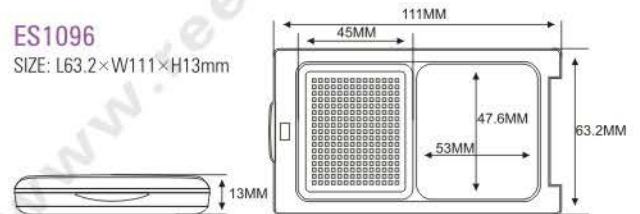

ES1009

SIZE: L108×W67×H15.5mm

ES1038

SIZE: L104.99×W65×H15.3mm

ES1039

SIZE: L112×W63.5×H16.1mm

ES1055

SIZE: L110×W57.5×H12mm

ES1078
SIZE: L123×W60×H18.5mm

ES1080
SIZE: L120×W61.5×H16.3mm

ES1061
SIZE: L61xW108xH16.5mm

ES1061B
SIZE: L61xW108xH16.5mm

ES1063
SIZE: L108.5×W60.5×H16mm

ES1096
SIZE: L63.2×W111×H13mm

Compact & Eye Shadow Case 粉盒 & 眼影盒系列

★ MAGNETIC OPENNING & CLOSE (磁性开关)

ES1133

SIZE: L114.8xW64.3xH11.7mm

ES1040

SIZE: L108xW51xH11.3mm

ES1161

SIZE: L74xW90xH11.7mm

★ MAGNETIC OPENNING & CLOSE (磁性开关)