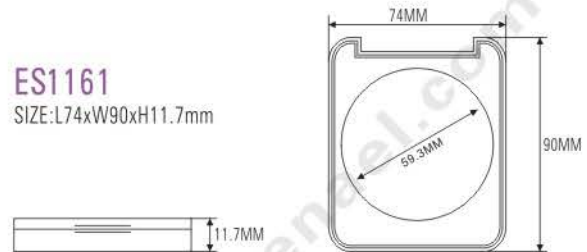

ES1009

SIZE: L108×W67×H15.5mm

ES1038

SIZE: L104.99×W65×H15.3mm

ES1039

SIZE: L112×W63.5×H16.1mm

ES1055

SIZE: L110×W57.5×H12mm

ES1078
SIZE: L123×W60×H18.5mm

ES1080
SIZE: L120×W61.5×H16.3mm

ES1061
SIZE: L61xW108xH16.5mm

ES1061B
SIZE: L61xW108xH16.5mm

ES1063
SIZE: L108.5×W60.5×H16mm

ES1096
SIZE: L63.2×W111×H13mm

Compact & Eye Shadow Case 粉盒 & 眼影盒系列

★ MAGNETIC OPENNING & CLOSE (磁性开关)

ES1133

SIZE: L114.8xW64.3xH11.7mm

ES1040

SIZE: L108xW51xH11.3mm

ES1161

SIZE: L74xW90xH11.7mm

★ MAGNETIC OPENNING & CLOSE (磁性开关)

ES1062-2

ES1062B-2

ES1064-2

ES1062-2 ES1062-4
ES1062B-2 ES1062B-4
ES1064-2 ES1064-4
SIZE: L76xW63.5xH13.1mm

ES1062-2
ES1062B-2
ES1064-2

ES1062-4
ES1062B-4
ES1064-4

ES1057-1Y50
ES1057-1Y36
ES1057-4Y
SIZE: L69×W69×H17.3mm