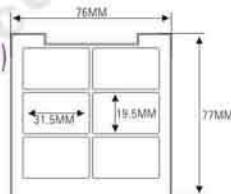

ES1136WM-6F
(ES1136AM-6F)

ES1136M-6F
(ES1136BM-6F)

★ MAGNETIC OPENNING & CLOSE (磁性开关)

ES1136WM-6F (ES1136AM-6F)
ES1136M-6F (ES1136BM-6F)
SIZE: L76xW77xH15mm