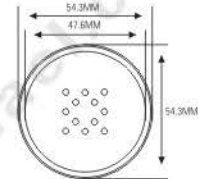

LP0001B
LP0001
SIZE: $\varnothing 69.2 \times H31.5$ mm

LP0001B

LP0001

LP0003
SIZE: $\varnothing 40 \times H27.5$ mm

LP0039A
LP0039B
SIZE: $\varnothing 69 \times H27$ mm

LP0039A

LP0039B

LP0004
SIZE: $\varnothing 47.5 \times H31.5$ mm

LP0016A
LP0016B
SIZE: $\varnothing 57.8 \times H29$ mm

LP0016A

LP0016B

LP0023
SIZE: $\varnothing 47 \times H29$ mm

Loose powder case 散粉盒系列

LP0015A

LP0015B

LP0015A
LP0015B

SIZE: $\varnothing 51.8 \times H24.3$ mm

LP0028

SIZE: $\varnothing 54.3 \times H23.7$ mm

LP0019A

LP0019B

LP0019A
LP0019B

SIZE: $\varnothing 48.2 \times H20.2$ mm

LP0009A

SIZE: $\varnothing 37.5 \times H25$ mm

LP0009D

LP0009B

LP0009D
LP0009B

SIZE: $\varnothing 37.3 \times H21.5$ mm

LP0009C

SIZE: $\varnothing 37 \times H33$ mm

LP0014
SIZE: $\varnothing 80 \times H37$ mm