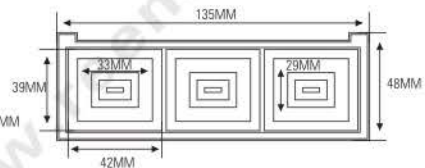

ES1057-3FS-PAM

ES1137A
SIZE: L70xW70xH24mm

Compact & Eye Shadow Case 粉盒 & 眼影盒系列

ES1137BP
SIZE: L70xW70xH22mm

ES1137BP
SIZE: L70xW70xH22mm

ES1058
SIZE: L48xW48xH13mm

ES1059
SIZE: L135xW48xH13mm

ES1081
SIZE: L71.3xW71.3xH19.7mm