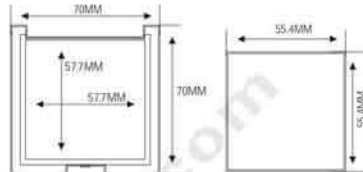

ES1086-1F(ES1086A1-1) ★ W/TRAY (有中格)
ES1086-1FNT(ES1086NT-1) ★ NO/TRAY (无中格)