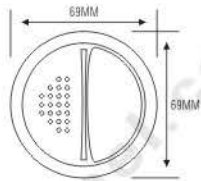

LP0001B
LP0001
SIZE: $\varnothing 69.2 \times H31.5$ mm

LP0001B

LP0001

LP0003
SIZE: $\varnothing 40 \times H27.5$ mm

LP0039A
LP0039B
SIZE: $\varnothing 69 \times H27$ mm

LP0039A

LP0039B

LP0004
SIZE: $\varnothing 47.5 \times H31.5$ mm

LP0016A
LP0016B
SIZE: $\varnothing 57.8 \times H29$ mm

LP0016A

LP0016B

LP0023
SIZE: $\varnothing 47 \times H29$ mm

Loose powder case 散粉盒系列

LP0015A

LP0015B

LP0015A
LP0015B

SIZE: $\varnothing 51.8 \times H24.3$ mm

LP0028

SIZE: $\varnothing 54.3 \times H23.7$ mm

LP0019A

LP0019B

LP0019A
LP0019B

SIZE: $\varnothing 48.2 \times H20.2$ mm

LP0009A