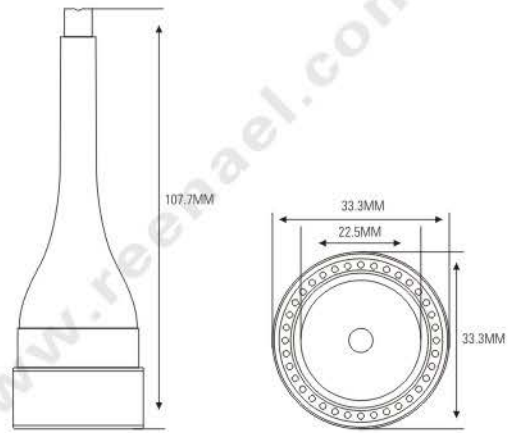

LP0017-2

SIZE: $\varnothing 44 \times H36$ mm

LP0017-1

SIZE: $\varnothing 44 \times H36$ mm

LP0022A

SIZE: $\varnothing 38 \times H34.6$ mm

LP0022B

SIZE: $\varnothing 37 \times H24$ mm

LP0013

SIZE: $\varnothing 56 \times H52$ mm

LP0011A
 SIZE: Ø61×H27.5mm

LP0011B
 SIZE: Ø59×H26mm

LP0030
 SIZE: Ø33.3×H107.7mm

LP0033
 SIZE: Ø38.2×H98.2mm

Loose powder case 散粉盒系列

LP0034
SIZE: L22.8×W28.33×H84.3mm

LP0035
SIZE: Ø24.5×H85mm

LP0034-35
SIZE: L22.8×W28.33×H84.3mm

LP0036-1
SIZE: $\varnothing 38.5 \times H92.1$ mm

LP0036-2
SIZE: $\varnothing 38.5 \times H103.6$ mm

★ MIDDLE LAYER STACKABLE (中层可重叠)

LP0036-2-33
SIZE: $\varnothing 38.5 \times H98.1$ mm