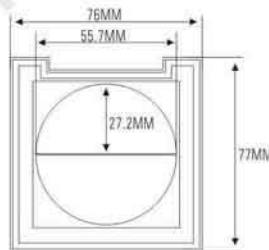

★ MAGNETIC OPENNING & CLOSE (磁性开关)

ES1136M-1F (ES1136BF-NT)
(无中格 NO TRAY)
ES1136F-1F (ES1136BF-1F)
(有中格 W/ TRAY)

SIZE: L76xW77xH15mm

★ MAGNETIC OPENNING & CLOSE (磁性开关)

ES1136M-1Y59 (ES1136BY-NT)
(无中格 NO TRAY)
ES1136F-1Y56 (ES1136BF-1Y)
(有中格 W/ TRAY)

SIZE: L76xW77xH15mm

★ MAGNETIC OPENNING & CLOSE (磁性开关) ES1136F-2Q (ES1136BF-2Y)

ES1136F-2Q (ES1136BF-2Y)
ES1136F-3Q (ES1136BF-3Y)
ES1136F-4YS (ES1136BF-4Y)
ES1136F-4F (ES1136BF-4F)
ES1136F-6FS (ES1136BF-7F)

SIZE: L76xW77xH15mm

ES1136F-3Q (ES1136BF-3Y)

ES1136F-4YS (ES1136BF-4Y)

ES1136F-4F (ES1136BF-4F)

ES1136F-6FS (ES1136BF-7F)