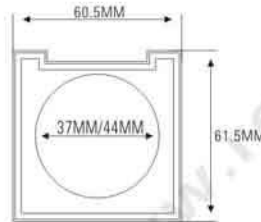

ES1160F(ES1160BF)

ES1160WM-1Y44(ES1160WY-44NT)
ES1160WM-1Y37(ES1160WY-37NT)
ES1160WM-1F(ES1160WF-NT)

ES1160M-1Y44(ES1160BY-44NT)
ES1160M-1Y37(ES1160BY-37NT)
ES1160M-1F(ES1160BF-NT)

SIZE:L60.5xW61.5xH14.7mm