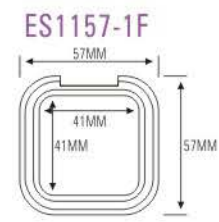

ES1160WF-3Y
ES1160F-3Y(ES1160BF-3Y)

ES1160WF-3Q
ES1160F-3Q(ES1160BF-3Q)

ES1160WF-4Q
ES1160F-4Q(ES1160BF-4Q)

★ MAGNETIC OPENNING & CLOSE (磁性开关)

ES1156-1Y54
ES1156-1Y36
ES1156-4Y20
ES1156-1F
ES1156-4FS
SIZE: L72xW72xH20.3mm

★ MAGNETIC OPENNING & CLOSE (磁性开关)

ES1157-1Y36
ES1157-1Y42
ES1157-1F
SIZE: L57xW57xH15.6mm

Loose Powder Case

散粉盒系列

REENAEL Packaging offers comprehensive technical design support to customers wishing to develop individual designs.