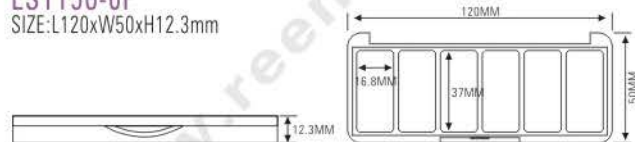

Compact & Eye Shadow Case 粉盒 & 眼影盒系列

ES1150-3Y
SIZE: L120xW50xH12.3mm

ES1150-12F
SIZE: L120xW50xH12.3mm

ES1150-63
SIZE: L120xW50xH12.3mm

ES1150-6F
SIZE: L120xW50xH12.3mm

ES1150-5FS
SIZE: L120xW50xH12.3mm

ES1150-6FS
SIZE: L120xW50xH12.3mm