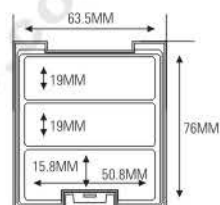

ES1009

SIZE: L108×W67×H15.5mm

ES1038

SIZE: L104.99×W65×H15.3mm

ES1039

SIZE: L112×W63.5×H16.1mm

ES1055

SIZE: L110×W57.5×H12mm

★ MAGNETIC OPENNING & CLOSE (磁性开关)

ES1133

SIZE: L114.8xW64.3xH11.7mm

ES1040

SIZE: L108xW51xH11.3mm

ES1161

SIZE: L74xW90xH11.7mm

★ MAGNETIC OPENNING & CLOSE (磁性开关)

ES1062-2

ES1062B-2

ES1064-2

ES1062-2 ES1062-4
ES1062B-2 ES1062B-4
ES1064-2 ES1064-4
SIZE: L76xW63.5xH13.1mm

ES1062-2
ES1062B-2
ES1064-2

ES1062-4
ES1062B-4
ES1064-4

ES1057-1Y50
ES1057-1Y36
ES1057-4Y
SIZE: L69×W69×H17.3mm