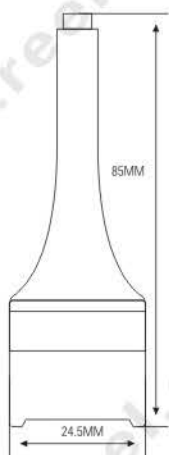

LP0017-2

SIZE: $\varnothing 44 \times H36$ mm

LP0017-1

SIZE: $\varnothing 44 \times H36$ mm

LP0022A

SIZE: $\varnothing 38 \times H34.6$ mm

LP0022B

SIZE: $\varnothing 37 \times H24$ mm

LP0013

SIZE: $\varnothing 56 \times H52$ mm

LP0011A
 SIZE: Ø61×H27.5mm

LP0011B
 SIZE: Ø59×H26mm

LP0030
 SIZE: Ø33.3×H107.7mm

LP0033
 SIZE: Ø38.2×H98.2mm

Loose powder case 散粉盒系列

LP0034
SIZE: L22.8×W28.33×H84.3mm

LP0035
SIZE: Ø24.5×H85mm

LP0034-35
SIZE: L22.8×W28.33×H84.3mm

LP0036-1
SIZE: $\varnothing 38.5 \times H92.1$ mm

LP0036-2
SIZE: $\varnothing 38.5 \times H103.6$ mm

★ MIDDLE LAYER STACKABLE (中层可重叠)

LP0036-2-33
SIZE: $\varnothing 38.5 \times H98.1$ mm