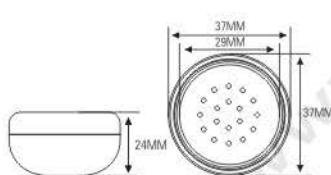

LP0017-2

SIZE: $\varnothing 44 \times H36$ mm

LP0017-1

SIZE: $\varnothing 44 \times H36$ mm

LP0022A

SIZE: $\varnothing 38 \times H34.6$ mm

LP0022B

SIZE: $\varnothing 37 \times H24$ mm

LP0013

SIZE: $\varnothing 56 \times H52$ mm

LP0011A
 SIZE: Ø61×H27.5mm

LP0011B
 SIZE: Ø59×H26mm

LP0030
 SIZE: Ø33.3×H107.7mm

LP0033
 SIZE: Ø38.2×H98.2mm

Loose powder case 散粉盒系列

LP0034
SIZE: L22.8×W28.33×H84.3mm