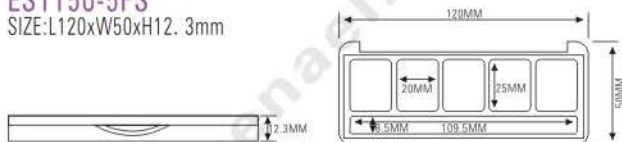

Compact & Eye Shadow Case 粉盒 & 眼影盒系列

ES1150-3Y
SIZE: L120xW50xH12.3mm

ES1150-12F
SIZE: L120xW50xH12.3mm

ES1150-63
SIZE: L120xW50xH12.3mm

ES1150-6F
SIZE: L120xW50xH12.3mm

ES1150-5FS
SIZE: L120xW50xH12.3mm

ES1150-6FS
SIZE: L120xW50xH12.3mm