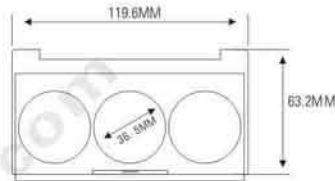

ES1117-3YNT(ES1117C-3YNT)
ES1117-3Y36S(ES1117C-3Y36S)
ES1117-4Y27S(ES1117C-4Y27S)
ES1117-8Y21(ES1117C-8Y21)
ES1117-10Y20(ES1117C-10Y20)
ES1117-3FS(ES1117C-3FS)
ES1117-3YT(ES1117A-3Y)
ES1117-6FS(ES1117B-6F)
SIZE:L119.6xW63.2xH12mm

ES1117-3YNT(ES1117C-3YNT)