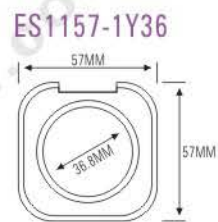

SIZE:L61xW61xH14.5

ES1160WF-1F
ES1160F-1F(ES1160BF-1F)

ES1160WF-2FB(ES1160WF-2F)
ES1160F-2FB(ES1160BF-2F)

ES1160WF-2FS(ES1160WF-3F)
ES1160F-2FS(ES1160BF-3F)

ES1160WF-4F
ES1160F-4F(ES1160BF-4F)

ES1160WF-1Y36(ES1160WF-1Y)
ES1160F-1Y36(ES1160BF-1Y)

ES1160WF-3Y
ES1160F-3Y(ES1160BF-3Y)

ES1160WF-3Q
ES1160F-3Q(ES1160BF-3Q)

ES1160WF-4Q
ES1160F-4Q(ES1160BF-4Q)

★ MAGNETIC OPENNING & CLOSE (磁性开关)

ES1156-1Y54
ES1156-1Y36
ES1156-4Y20
ES1156-1F
ES1156-4FS
SIZE: L72xW72xH20.3mm

★ MAGNETIC OPENNING & CLOSE (磁性开关)

ES1157-1Y36
ES1157-1Y42
ES1157-1F
SIZE: L57xW57xH15.6mm

Loose Powder Case

散粉盒系列

REENAEL Packaging offers comprehensive technical design support to customers wishing to develop individual designs.

SIZE: $\varnothing 51.8 \times H24.3$ mm

LP0028

SIZE: $\varnothing 54.3 \times H23.7$ mm

LP0019A

LP0019B

LP0019A
LP0019B

SIZE: $\varnothing 48.2 \times H20.2$ mm

LP0009A