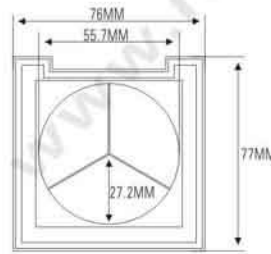

ES1136WF-3Q (ES1136AF-3Y)