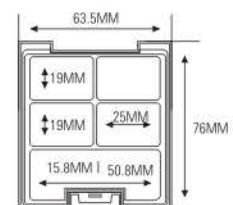

ES1009

SIZE: L108×W67×H15.5mm

ES1038

SIZE: L104.99×W65×H15.3mm

ES1039

SIZE: L112×W63.5×H16.1mm

ES1055

SIZE: L110×W57.5×H12mm

ES1078
SIZE: L123×W60×H18.5mm

ES1080
SIZE: L120×W61.5×H16.3mm

ES1061
SIZE: L61xW108xH16.5mm

ES1061B
SIZE: L61xW108xH16.5mm

ES1063
SIZE: L108.5×W60.5×H16mm

ES1096
SIZE: L63.2×W111×H13mm

Compact & Eye Shadow Case 粉盒 & 眼影盒系列

★ MAGNETIC OPENNING & CLOSE (磁性开关)

ES1133

SIZE: L114.8xW64.3xH11.7mm

ES1040

SIZE: L108xW51xH11.3mm

ES1161

SIZE: L74xW90xH11.7mm

★ MAGNETIC OPENNING & CLOSE (磁性开关)

ES1062-2

ES1062B-2

ES1064-2

ES1062-2 ES1062-4
ES1062B-2 ES1062B-4
ES1064-2 ES1064-4
SIZE: L76xW63.5xH13.1mm

ES1062-2
ES1062B-2
ES1064-2

ES1062-4
ES1062B-4
ES1064-4

ES1057-1Y50
ES1057-1Y36
ES1057-4Y
SIZE: L69×W69×H17.3mm