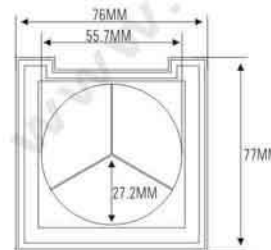

ES1136F-3Q (ES1136BF-3Y)