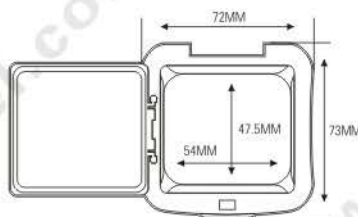

ES1022-8

ES1051-2
ES1051-4
 SIZE: L72×W57×H15.5mm

ES1051-4

ES1052
 SIZE: L62×W45×H13.2mm

ES1095
 SIZE: L72×W73×H22mm

ES1097
 SIZE: L54×W54×H20.8mm

Compact & Eye Shadow Case 粉盒 & 眼影盒系列

ES1142-5F
 ES1142-5Y
 ES1142-6FS
 ES1142-8FS
 ES1142-10FS
 SIZE: L150.1xW40.1xH13.5mm