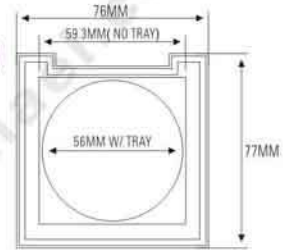

ES1136WM-1Y59 (ES1136AY-NT)
(无中格 NO TRAY)
ES1136WF-1Y56 (ES1136AF-1Y)
(有中格 W/ TRAY)

SIZE: L76xW77xH15mm

★ MAGNETIC OPENNING & CLOSE (磁性开关) ES1136WF-2Q (ES1136AF-2Y)

ES1136WF-2Q (ES1136AF-2Y)
ES1136WF-3Q (ES1136AF-3Y)
ES1136WF-4YS (ES1136AF-4Y)
ES1136WF-4F (ES1136AF-4F)
ES1136WF-6FS (ES1136AF-7F)