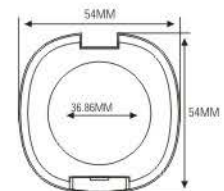

ES1022-8

ES1051-2
ES1051-4
 SIZE: L72×W57×H15.5mm

ES1051-4

ES1052
 SIZE: L62×W45×H13.2mm

ES1095
 SIZE: L72×W73×H22mm

ES1097
 SIZE: L54×W54×H20.8mm

Compact & Eye Shadow Case 粉盒 & 眼影盒系列

ES1142-5F
 ES1142-5Y
 ES1142-6FS
 ES1142-8FS
 ES1142-10FS
 SIZE: L150.1xW40.1xH13.5mm