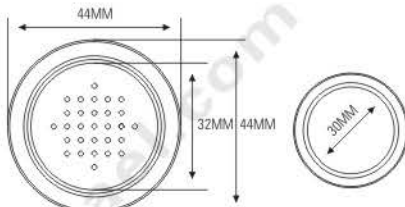

LP0012-2
 SIZE: $L29 \times W29 \times H41.5\text{mm}$

LP0012-3
 SIZE: $L29 \times W29 \times H59.9\text{mm}$

Loose powder case 散粉盒系列

LP0007

SIZE: $\varnothing 37 \times H30$ mm

LP0032

SIZE: $\varnothing 38.2 \times H30.2$ mm

LP0017-2

SIZE: $\varnothing 44 \times H36$ mm

LP0017-1

SIZE: $\varnothing 44 \times H36$ mm

LP0022A

SIZE: $\varnothing 38 \times H34.6$ mm

LP0022B

SIZE: $\varnothing 37 \times H24$ mm