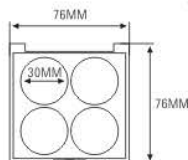

ES1162-9F

ES1162BL-9F

ES1162W-9F

ES1162BLW-9F

ES1129-1Y36
ES1129-1Y42
ES1129-1F42
SIZE: L52.5xW52.5xH16.5mm

ES1184-1Y27
ES1184-1Y30
ES1184-1FNT
SIZE: L43.6xW43.6xH12.9mm

ES1194-4Y30

ES1194P-4Y30

ES1194P-4Y30
SIZE: L76xW76xH13.5mm

ES1143-3F
SIZE: L105xW60xH11.7mm

Compact & Eye Shadow Case 粉盒 & 眼影盒系列

ES1172

SIZE:L72xW72xH17.6mm

ES1172P

SIZE:L72xW72xH17.6mm

ES1172C