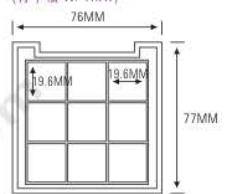

★ MAGNETIC OPENNING & CLOSE (磁性开关)

ES1160(ES1160BF/BY)
ES1160M(ES1160BF/BY)
SIZE:L60.5xW61.5xH14.7mm

ES1160W(ES1160WF/WY)
ES1160WM(ES1160WF/WY)
SIZE:L60.5xW61.5xH14.7mm

ES1160M-1Y37(ES1160BY-37NT)
ES1160WM-1Y37(ES1160WY-37NT)