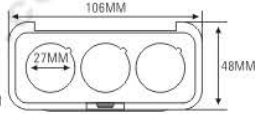

ES1176W-8F

REFILLABLE PALETTE
(铅盘可置换)

ES1196W-3Y27T

SIZE:L106xW48xH11.8mm

WITH MAGNETIC BASE
(底部贴磁贴)

REFILLABLE PALETTE
(铅盘可置换)

ES1197W-2Y27T

SIZE:L78xW48xH11.6mm