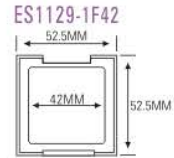

ES1162

SIZE: L73xW73xH19.7mm

ES1162BL

SIZE: L73xW73xH15.2mm

ES1162W

SIZE: L73xW73xH19.7mm

ES1162BLW

SIZE: L73xW73xH15.2mm

ES1162-9F

ES1162BL-9F

ES1162W-9F

ES1162BLW-9F

ES1129-1Y36
ES1129-1Y42
ES1129-1F42
SIZE: L52.5xW52.5xH16.5mm

ES1184-1Y27
ES1184-1Y30
ES1184-1FNT
SIZE: L43.6xW43.6xH12.9mm

ES1194-4Y30

ES1194P-4Y30

ES1194P-4Y30
SIZE: L76xW76xH13.5mm

ES1143-3F
SIZE: L105xW60xH11.7mm

Compact & Eye Shadow Case 粉盒 & 眼影盒系列

ES1172

SIZE:L72xW72xH17.6mm

ES1172P

SIZE:L72xW72xH17.6mm

ES1172C

SIZE:L72xW72xH17.6mm

ES1172CL

SIZE:L72xW72xH13.6mm

ES1172-1Y59
ES1172P-1Y59
ES1172C-1Y59
ES1172CL-1Y59

ES1172-4Y27
ES1172P-4Y27
ES1172C-4Y27
ES1172CL-4Y27

ES1172-9F
ES1172P-9F
ES1172C-9F
ES1172CL-9F

ES1183

ES1183P