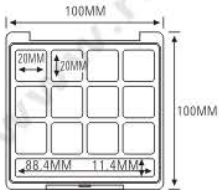

ES1178-12FS
ES1178P-12FS
ES1178L-12FS
ES1178LP-12FS