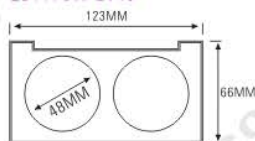

ES1176-2Y48

ES1176W-2Y48