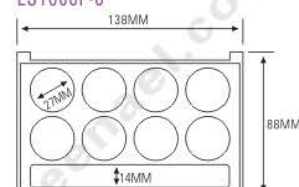

ES1060H-8

ES1060HW-8

ES1060P-8