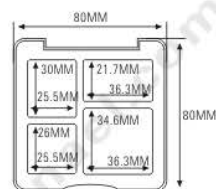

★ MAGNETIC OPENNING & CLOSE (磁性开关)

★ MAGNETIC OPENNING & CLOSE (磁性开关)

LS4029X
SIZE: \varnothing 18.5xH85mm

LS4030
SIZE: \varnothing 21.5xH75mm

LS4031X
SIZE: L19.3xW19.3xH85mm

LS4032
SIZE: L22xW22xH76mm

LS4029P
SIZE: \varnothing 18.5xH85mm

LS4031P
SIZE: L19.3xW19.3xH85mm

Compact & Lipgloss case 粉盒&唇类包装

★ MAGNETIC OPENNING & CLOSE (磁性开关)

ESH3206-2F

ESH3206-2F
ESH3206-4FS

SIZE:L101.5xW69xH15.7mm

ESH3206-4FS

ESH3237

SIZE:L80xW80xH13mm

LGH203

SIZE:∅20xH106mm

LGH205

SIZE:L18.5xW18.5xH110.3mm

LGH204

SIZE:L18.4xW18.4xH107.8mm

LSH2048

SIZE:L23.4xW23.4xH80.5mm

LSH2047

SIZE:∅25.6xH81.2mm

LP0041-H1
 SIZE: $\varnothing 24.2 \times H 43.3 \text{mm}$

LP0041-H3
 SIZE: $\varnothing 24.2 \times H 43.3 \text{mm}$

LP0045-1003C
 SIZE: $\varnothing 40.2 \times H 90.5 \text{mm}$