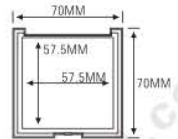

ES1086-1F(ES1086A1-1)
ES1086L-1F