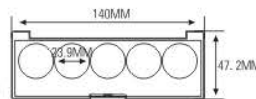

ES1126A-5YNS
SIZE: L140xW47.2xH12.15mm

ES1126BB-5YNS
SIZE: L140xW47.2xH12.15mm

Compact & Eye Shadow Case 粉盒 & 眼影盒系列

ES1136M(ES1136BM)

★ MAGNETIC OPENNING & CLOSE (磁性开关)
SIZE:L76xW77xH14.7mm

ES1136WM(ES1136AM)