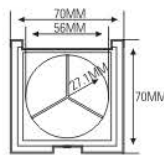

ES1086-4Q(ES1086B-4)
ES1086L-4Q