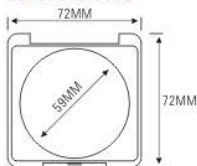

ES1194P-4Y30
SIZE: L76xW76xH13.5mm

ES1143-3F
SIZE: L105xW60xH11.7mm

Compact & Eye Shadow Case 粉盒 & 眼影盒系列

ES1172

SIZE:L72xW72xH17.6mm

ES1172P

SIZE:L72xW72xH17.6mm

ES1172C

SIZE:L72xW72xH17.6mm

ES1172CL

SIZE:L72xW72xH13.6mm

ES1172-1Y59
ES1172P-1Y59
ES1172C-1Y59
ES1172CL-1Y59

ES1172-4Y27
ES1172P-4Y27
ES1172C-4Y27
ES1172CL-4Y27

ES1172-9F
ES1172P-9F
ES1172C-9F
ES1172CL-9F

ES1183

ES1183P

ES1183
ES1183P

SIZE:L159.5xW65xH16.2mm

ES1183-3Y42
ES1183P-3Y42

ES1183-4Y36
ES1183P-4Y36

ES1183-4Y36S
ES1183P-4Y36S

ES1183-5Y27S
ES1183P-5Y27S

ES1173

ES1173
ES1173P

SIZE: L60.3xW60.3xH15mm

ES1173C

SIZE: L60.3xW60.3xH12.2mm

ES1173P

ES1173-1Y36
ES1173P-1Y36
ES1173C-1Y36

ES1173C

ES1173-1Y46
ES1173P-1Y46
ES1173C-1Y46

ES1173-1Y48
ES1173P-1Y48
ES1173C-1Y48