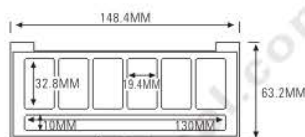

ES1167-6FS