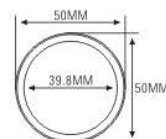

LP0047

SIZE: $\varnothing 50 \times H 17.5 \text{mm}$