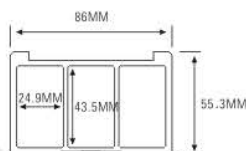

ES1156-4Y-HAA
SIZE: L72xW72xH20.3mm

ES1156-1Y46

ES1156-4Y-HAA

ES1127-1Y42

★ MAGNETIC OPENNING & CLOSE
(磁性开关)

ES1166-1Y59
ES1166-4Y27

SIZE: L76xW76xH20.3mm

ES1166-1Y59

ES1166-4Y27

Compact & Eye Shadow Case 粉盒 & 眼影盒系列

ES1145-2Y27
SIZE: L72.1xW43xH11.9mm

ES1145-2F27
SIZE: L72.1xW43xH11.9mm

ES1182-6F

ES1182-3F

ES1182-5FS

ES1182-6F
ES1182-3F
ES1182-5FS
SIZE: L86xW55.3xH12.2mm

ES1182-42
SIZE: L86xW55.3xH12.2mm

ES1021-3Y27 (ES1021C-3Y27)
SIZE: L92.5xW51.5xH12mm

ES1146W

ES1146B

ES1146B-3FS
ES1146B-4FS
ES1146W-4FS
SIZE: L66.8xW71.5xH12.2mm

ES1128B-4F36
SIZE: L86.4xW91.8xH15.4mm

ES1161-4Y26S
SIZE: L74xW90xH11.7mm