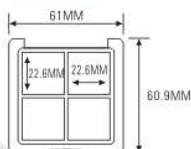

ES1187-1F
ES1187-1FS
ES1187-2FS
ES1187-3FS
SIZE:L76.4xW43.2xH10.8mm