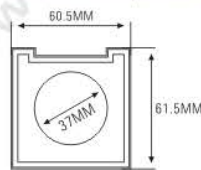

★ MAGNETIC OPENNING & CLOSE (磁性开关)

ES1160(ES1160BF/BY)
ES1160M(ES1160BF/BY)
SIZE:L60.5xW61.5xH14.7mm

ES1160W(ES1160WF/WY)
ES1160WM(ES1160WF/WY)
SIZE:L60.5xW61.5xH14.7mm

ES1160M-1Y37(ES1160BY-37NT)
ES1160WM-1Y37(ES1160WY-37NT)