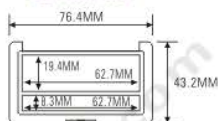

ES1186-1F

ES1186-4F

ES1187-1F
ES1187-1FS
ES1187-2FS
ES1187-3FS
SIZE:L76.4xW43.2xH10.8mm

ES1187-1F

ES1187-1FS

ES1187-2FS

ES1187-3FS

ESH022

SIZE: L45xW45xH10.7mm

ESH023

SIZE: L59.4xW37.5xH10.7mm

ESH024

SIZE: L87.8xW36xH12.3mm

ES1185

SIZE: L115.6xW36xH10.5mm

LGH1052