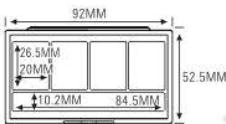

SIZE: L45xW45xH10.7mm

ESH023

SIZE: L59.4xW37.5xH10.7mm

ESH024

SIZE: L87.8xW36xH12.3mm

ES1185

SIZE: L115.6xW36xH10.5mm

LGH1052

LGH1054

LGH1053

LGH1052

SIZE: \varnothing 19.4xH120.5mm

LGH1054

SIZE: \varnothing 17.2xH120.5mm

LGH1053

SIZE: \varnothing 17.2xH103.8mm

LGH1051

SIZE: \varnothing 19.4xH75mm

PP Material Series PP 环保材料生产系列

★ MADE OF PP MATERIAL (材质为PP料)

ES6002-1Y36
SIZE: L50xW51.6xH12.2mm

★ MADE OF PP MATERIAL (材质为PP料)

ES6001
SIZE: L73xW75xH14.2mm

★ MADE OF PP MATERIAL (材质为PP料)

ES6003-4FS
SIZE: L92xW52.5xH11.8mm

★ MADE OF PP MATERIAL (材质为PP料)

ES6003-3Y27S
SIZE: L92xW52.5xH11.8mm

★ MADE OF PP MATERIAL (材质为PP料)

ES6004-1Y59
SIZE: L74xW74xH13.8mm

★ MADE OF PP MATERIAL (材质为PP料)

ES6005-1Y36
SIZE: L51.6xW51.6xH12.3mm