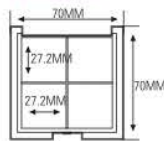

ES1182-42
SIZE: L86xW55.3xH12.2mm

ES1021-3Y27 (ES1021C-3Y27)
SIZE: L92.5xW51.5xH12mm

ES1146W

ES1146B

ES1146B-3FS
ES1146B-4FS
ES1146W-4FS
SIZE: L66.8xW71.5xH12.2mm

ES1128B-4F36
SIZE: L86.4xW91.8xH15.4mm

ES1161-4Y26S
SIZE: L74xW90xH11.7mm

★ MAGNETIC OPENNING & CLOSE (磁性开关)

ES1171C
SIZE: L60xW103xH12.3mm

ES1171W
SIZE: L60xW103xH12.3mm

ES1011-5Y27

SIZE: L148xW51.5xH12.5mm

Compact & Eye Shadow Case 粉盒 & 眼影盒系列

ES1086
SIZE: L70xW70xH18mm

ES1086L
SIZE: L70xW70xH13.5mm

ES1086-1Y56(ES1086B)
ES1086L-1Y56

ES1086-1FNT(ES1086NT-1)
ES1086L-1FNT ★ NO/TRAY (无中格)

ES1086-1F(ES1086A1-1)
ES1086L-1F

ES1086-2Q(ES1086B-2)
ES1086L-2Q

ES1086-3Q(ES1086B-3)
ES1086L-3Q

ES1086-4Q(ES1086B-4)
ES1086L-4Q

ES1086-4YS(ES1086C-4R)
ES1086L-4YS

ES1086-3FS
ES1086L-3FS

ES1086-4F(ES1086A1-4)
ES1086L-4F

ES1086-6FS(ES1086A1-7)
ES1086L-6FS

ES1087

SIZE: L51×W51×H17.5mm

ES1087L

SIZE: L51×W51×H14mm