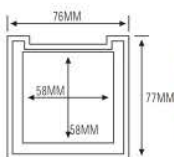

ES1126A-5YNS
SIZE: L140xW47.2xH12.15mm

ES1126BB-5YNS
SIZE: L140xW47.2xH12.15mm

Compact & Eye Shadow Case 粉盒 & 眼影盒系列

ES1136M(ES1136BM)

★ MAGNETIC OPENNING & CLOSE (磁性开关)
SIZE:L76xW77xH14.7mm

ES1136WM(ES1136AM)

★ MAGNETIC OPENNING & CLOSE (磁性开关)
SIZE:L76xW77xH14.7mm

ES1181F-2Q(ES1181F-2Y)

ES1181WF-2Q(ES1181WF-2Y)
(有中格 W/ TRAY)
76MM

ES1181WF-3Q(ES1181WF-3Y)

ES1181F-3Q(ES1181F-3Y)
(有中格 W/ TRAY)
76MM

**ES1181M
ES1181F**

★ MAGNETIC OPENNING & CLOSE (磁性开关)
SIZE:L76xW77xH19.5mm

**ES1181WM
ES1181WF**

★ MAGNETIC OPENNING & CLOSE (磁性开关)
SIZE:L76xW77xH19.5mm

**ES1181M-1F
(ES1181F-NT)**
ES1181WM-1F
(ES1181WF-NT)

**ES1181M-1Y59
(ES1181-1Y59)**
ES1181WM-1Y59
(ES1181W-1Y59)