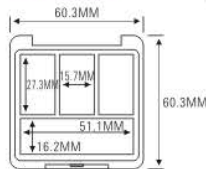

ES1173-3FS
ES1173P-3FS
ES1173C-3FS