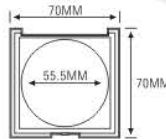

ES1086-1FNT(ES1086NT-1)
ES1086L-1FNT ★ NO/TRAY (无中格)