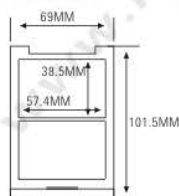

Compact & Lipgloss case 粉盒&唇类包装

★ MAGNETIC OPENNING & CLOSE (磁性开关)

ESH3206-2F

ESH3206-2F
ESH3206-4FS

SIZE:L101.5xW69xH15.7mm

ESH3206-4FS

ESH3237

SIZE:L80xW80xH13mm

LGH203

SIZE:∅20xH106mm

LGH205

SIZE:L18.5xW18.5xH110.3mm

LGH204

SIZE:L18.4xW18.4xH107.8mm

LSH2048

SIZE:L23.4xW23.4xH80.5mm

LSH2047

SIZE:∅25.6xH81.2mm