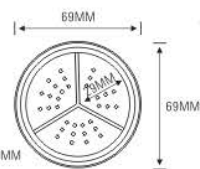

★ two colors loose powder jar

LP0044

SIZE: $\varnothing 60 \times H 28.7 \text{mm}$