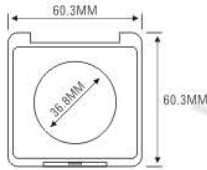

ES1183
ES1183P

SIZE:L159.5xW65xH16.2mm

ES1183-3Y42
ES1183P-3Y42

ES1183-4Y36
ES1183P-4Y36

ES1183-4Y36S
ES1183P-4Y36S

ES1183-5Y27S
ES1183P-5Y27S

ES1173

ES1173
ES1173P

SIZE: L60.3xW60.3xH15mm

ES1173C

SIZE: L60.3xW60.3xH12.2mm

ES1173P

ES1173-1Y36
ES1173P-1Y36
ES1173C-1Y36

ES1173C

ES1173-1Y46
ES1173P-1Y46
ES1173C-1Y46

ES1173-1Y48
ES1173P-1Y48
ES1173C-1Y48

Compact & Eye Shadow Case 粉盒 & 眼影盒系列

ES1178

SIZE: L100xW100xH18.15mm

ES1178L

SIZE: L100xW100xH13.9mm

ES1178P

SIZE: L100xW100xH18.1mm

ES1178LP