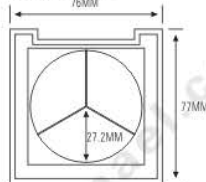

ES1126A-5YNS
SIZE: L140xW47.2xH12.15mm

ES1126BB-5YNS
SIZE: L140xW47.2xH12.15mm

Compact & Eye Shadow Case 粉盒 & 眼影盒系列

ES1136M(ES1136BM)

★ MAGNETIC OPENNING & CLOSE (磁性开关)
SIZE:L76xW77xH14.7mm

ES1136WM(ES1136AM)

★ MAGNETIC OPENNING & CLOSE (磁性开关)
SIZE:L76xW77xH14.7mm

ES1181F-2Q(ES1181F-2Y)

ES1181WF-2Q(ES1181WF-2Y)
(有中格 W/ TRAY)
76MM

ES1181WF-3Q(ES1181WF-3Y)

ES1181F-3Q(ES1181F-3Y)
(有中格 W/ TRAY)
76MM

**ES1181M
ES1181F**

★ MAGNETIC OPENNING & CLOSE (磁性开关)
SIZE:L76xW77xH19.5mm

**ES1181WM
ES1181WF**

★ MAGNETIC OPENNING & CLOSE (磁性开关)
SIZE:L76xW77xH19.5mm

**ES1181M-1F
(ES1181F-NT)**
ES1181WM-1F
(ES1181WF-NT)

**ES1181M-1Y59
(ES1181-1Y59)**
ES1181WM-1Y59
(ES1181W-1Y59)