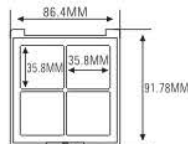

ES1166-4Y27

Compact & Eye Shadow Case 粉盒 & 眼影盒系列

ES1145-2Y27
SIZE: L72.1xW43xH11.9mm

ES1145-2F27
SIZE: L72.1xW43xH11.9mm

ES1182-6F

ES1182-3F

ES1182-5FS

ES1182-6F
ES1182-3F
ES1182-5FS
SIZE: L86xW55.3xH12.2mm

ES1182-42
SIZE: L86xW55.3xH12.2mm

ES1021-3Y27 (ES1021C-3Y27)
SIZE: L92.5xW51.5xH12mm

ES1146W

ES1146B

ES1146B-3FS
ES1146B-4FS
ES1146W-4FS
SIZE: L66.8xW71.5xH12.2mm

ES1128B-4F36
SIZE: L86.4xW91.8xH15.4mm

ES1161-4Y26S
SIZE: L74xW90xH11.7mm

★ MAGNETIC OPENNING & CLOSE (磁性开关)

ES1171C
SIZE: L60xW103xH12.3mm

ES1171W
SIZE: L60xW103xH12.3mm

ES1011-5Y27

SIZE: L148xW51.5xH12.5mm

Compact & Eye Shadow Case 粉盒 & 眼影盒系列

ES1086
SIZE: L70xW70xH18mm

ES1086L
SIZE: L70xW70xH13.5mm