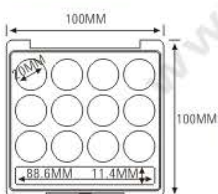

ES1178-12YS
ES1178P-12YS
ES1178L-12YS
ES1178LP-12YS