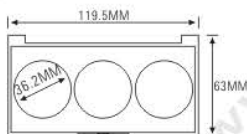

SIZE: L100xW100xH15.4mm

ES1178-1Y80
ES1178P-1Y80
ES1178L-1Y80
ES1178LP-1Y80

ES1178-4Y36
ES1178P-4Y36
ES1178L-4Y36
ES1178LP-4Y36

ES1178-6Y27S
ES1178P-6Y27S
ES1178L-6Y27S
ES1178LP-6Y27S

ES1178-9Y27
ES1178P-9Y27
ES1178L-9Y27
ES1178LP-9Y27

SIZE: L136xW136xH12.9mm

Compact & Eye Shadow Case 粉盒 & 眼影盒系列

ES1179W
SIZE: L119.5xW63xH12.2mm

ES1179HW
SIZE: L119.5xW63xH16.2mm

ES1179H
SIZE: L119.6xW63xH16.3mm

ES1117(ES1117C)
SIZE: L119.6xW63.2xH12mm

ES1117-3YNT(ES1117C-3YNT)
ES1179W-3YNT
ES1179H-3YNT
ES1179HW-3YNT