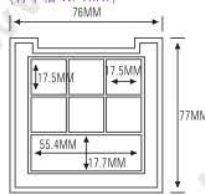

ES1181F-6FS(ES1181F-7F)
ES1181WF-6FS(ES1181WF-7F)
(有中格 W/ TRAY)