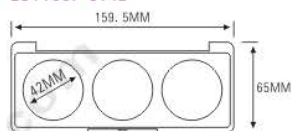

ES1194P-4Y30
SIZE: L76xW76xH13.5mm

ES1143-3F
SIZE: L105xW60xH11.7mm

Compact & Eye Shadow Case 粉盒 & 眼影盒系列

ES1172

SIZE:L72xW72xH17.6mm

ES1172P

SIZE:L72xW72xH17.6mm

ES1172C

SIZE:L72xW72xH17.6mm

ES1172CL

SIZE:L72xW72xH13.6mm

ES1172-1Y59
ES1172P-1Y59
ES1172C-1Y59
ES1172CL-1Y59

ES1172-4Y27
ES1172P-4Y27
ES1172C-4Y27
ES1172CL-4Y27

ES1172-9F
ES1172P-9F
ES1172C-9F
ES1172CL-9F

ES1183

ES1183P

ES1183
ES1183P

SIZE:L159.5xW65xH16.2mm

ES1183-3Y42
ES1183P-3Y42

ES1183-4Y36
ES1183P-4Y36

ES1183-4Y36S
ES1183P-4Y36S

ES1183-5Y27S
ES1183P-5Y27S

ES1173

ES1173
ES1173P