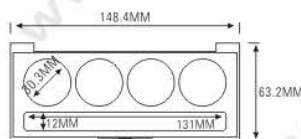

ES1144W

ES1144A-4F32
ES1144W-4F32

SIZE:L115xW50xH12.8mm

Compact & Eye Shadow Case 粉盒 & 眼影盒系列

ES1167

SIZE:L148.4xW63.2xH12.5mm

ES1167-3Y42

ES1167-4Y30S