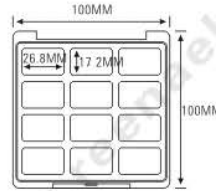

ES1178-12F
ES1178P-12F
ES1178L-12F
ES1178LP-12F