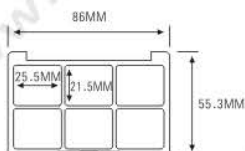

ES1156-4Y-HAA
SIZE: L72xW72xH20.3mm

ES1156-1Y46

ES1156-4Y-HAA

ES1127-1Y42

★ MAGNETIC OPENNING & CLOSE
(磁性开关)

ES1166-1Y59
ES1166-4Y27

SIZE: L76xW76xH20.3mm

ES1166-1Y59

ES1166-4Y27

Compact & Eye Shadow Case 粉盒 & 眼影盒系列

ES1145-2Y27
SIZE: L72.1xW43xH11.9mm

ES1145-2F27
SIZE: L72.1xW43xH11.9mm

ES1182-6F

ES1182-3F

ES1182-5FS

ES1182-6F
ES1182-3F
ES1182-5FS
SIZE: L86xW55.3xH12.2mm

ES1182-42
SIZE: L86xW55.3xH12.2mm

ES1021-3Y27 (ES1021C-3Y27)
SIZE: L92.5xW51.5xH12mm

ES1146W

ES1146B

ES1146B-3FS
ES1146B-4FS
ES1146W-4FS
SIZE: L66.8xW71.5xH12.2mm

ES1128B-4F36
SIZE: L86.4xW91.8xH15.4mm

ES1161-4Y26S
SIZE: L74xW90xH11.7mm