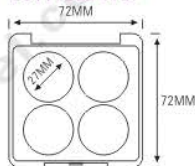

ES1194P-4Y30
SIZE: L76xW76xH13.5mm

ES1143-3F
SIZE: L105xW60xH11.7mm

Compact & Eye Shadow Case 粉盒 & 眼影盒系列

ES1172

SIZE:L72xW72xH17.6mm

ES1172P

SIZE:L72xW72xH17.6mm

ES1172C

SIZE:L72xW72xH17.6mm

ES1172CL

SIZE:L72xW72xH13.6mm

ES1172-1Y59
ES1172P-1Y59
ES1172C-1Y59
ES1172CL-1Y59

ES1172-4Y27
ES1172P-4Y27
ES1172C-4Y27
ES1172CL-4Y27

ES1172-9F
ES1172P-9F
ES1172C-9F
ES1172CL-9F

ES1183

ES1183P

ES1183
ES1183P

SIZE:L159.5xW65xH16.2mm

ES1183-3Y42
ES1183P-3Y42

ES1183-4Y36
ES1183P-4Y36

ES1183-4Y36S
ES1183P-4Y36S

ES1183-5Y27S
ES1183P-5Y27S

ES1173

ES1173
ES1173P

SIZE: L60.3xW60.3xH15mm

ES1173C

SIZE: L60.3xW60.3xH12.2mm

ES1173P

ES1173-1Y36
ES1173P-1Y36
ES1173C-1Y36

ES1173C

ES1173-1Y46
ES1173P-1Y46
ES1173C-1Y46

ES1173-1Y48
ES1173P-1Y48
ES1173C-1Y48