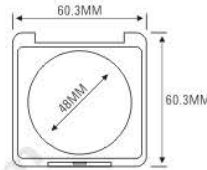

ES1183
ES1183P

SIZE:L159.5xW65xH16.2mm

ES1183-3Y42
ES1183P-3Y42

ES1183-4Y36
ES1183P-4Y36

ES1183-4Y36S
ES1183P-4Y36S

ES1183-5Y27S
ES1183P-5Y27S

ES1173

ES1173
ES1173P

SIZE: L60.3xW60.3xH15mm

ES1173C

SIZE: L60.3xW60.3xH12.2mm

ES1173P

ES1173-1Y36
ES1173P-1Y36
ES1173C-1Y36

ES1173C

ES1173-1Y46
ES1173P-1Y46
ES1173C-1Y46

ES1173-1Y48
ES1173P-1Y48
ES1173C-1Y48

Compact & Eye Shadow Case 粉盒 & 眼影盒系列

ES1178

SIZE: L100xW100xH18.15mm

ES1178L

SIZE: L100xW100xH13.9mm

ES1178P

SIZE: L100xW100xH18.1mm

ES1178LP