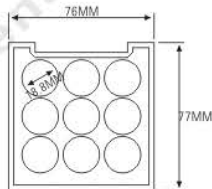

**ES1181F-1Y56
(ES1181F-1Y)**
(有中格 W/ TRAY)
ES1181WF-1Y56
(ES1181WF-1Y)
(有中格 W/ TRAY)

**ES1181M-9Y
ES1181WM-9Y**