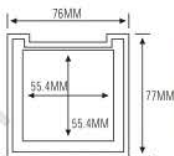

**ES1181F-1Y56
(ES1181F-1Y)**
(有中格 W/ TRAY)
ES1181WF-1Y56
(ES1181WF-1Y)
(有中格 W/ TRAY)

**ES1181M-9Y
ES1181WM-9Y**