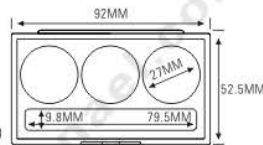

SIZE: L45xW45xH10.7mm

ESH023

SIZE: L59.4xW37.5xH10.7mm

ESH024

SIZE: L87.8xW36xH12.3mm

ES1185

SIZE: L115.6xW36xH10.5mm

LGH1052

LGH1054

LGH1053

LGH1052

SIZE: \varnothing 19.4xH120.5mm

LGH1054

SIZE: \varnothing 17.2xH120.5mm

LGH1053

SIZE: \varnothing 17.2xH103.8mm

LGH1051

SIZE: \varnothing 19.4xH75mm

PP Material Series PP 环保材料生产系列

★ MADE OF PP MATERIAL (材质为PP料)

ES6002-1Y36
SIZE: L50xW51.6xH12.2mm

★ MADE OF PP MATERIAL (材质为PP料)

ES6001
SIZE: L73xW75xH14.2mm

★ MADE OF PP MATERIAL (材质为PP料)

ES6003-4FS
SIZE: L92xW52.5xH11.8mm

★ MADE OF PP MATERIAL (材质为PP料)

ES6003-3Y27S
SIZE: L92xW52.5xH11.8mm

★ MADE OF PP MATERIAL (材质为PP料)

ES6004-1Y59
SIZE: L74xW74xH13.8mm

★ MADE OF PP MATERIAL (材质为PP料)

ES6005-1Y36
SIZE: L51.6xW51.6xH12.3mm