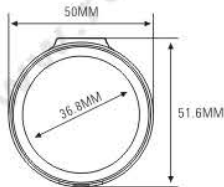

SIZE: L45xW45xH10.7mm

ESH023

SIZE: L59.4xW37.5xH10.7mm

ESH024

SIZE: L87.8xW36xH12.3mm

ES1185

SIZE: L115.6xW36xH10.5mm

LGH1052

LGH1054

LGH1053

LGH1052

SIZE: \varnothing 19.4xH120.5mm

LGH1054

SIZE: \varnothing 17.2xH120.5mm

LGH1053

SIZE: \varnothing 17.2xH103.8mm

LGH1051

SIZE: \varnothing 19.4xH75mm

PP Material Series PP 环保材料生产系列

★ MADE OF PP MATERIAL (材质为PP料)

ES6002-1Y36
SIZE: L50xW51.6xH12.2mm

★ MADE OF PP MATERIAL (材质为PP料)

ES6001
SIZE: L73xW75xH14.2mm

★ MADE OF PP MATERIAL (材质为PP料)

ES6003-4FS
SIZE: L92xW52.5xH11.8mm

★ MADE OF PP MATERIAL (材质为PP料)

ES6003-3Y27S
SIZE: L92xW52.5xH11.8mm

★ MADE OF PP MATERIAL (材质为PP料)

ES6004-1Y59
SIZE: L74xW74xH13.8mm

★ MADE OF PP MATERIAL (材质为PP料)

ES6005-1Y36
SIZE: L51.6xW51.6xH12.3mm