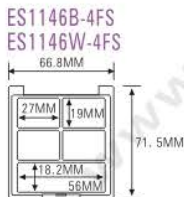

ES1156-4Y-HAA
SIZE: L72xW72xH20.3mm

ES1156-1Y46

ES1156-4Y-HAA

ES1127-1Y42

★ MAGNETIC OPENNING & CLOSE
(磁性开关)

ES1166-1Y59
ES1166-4Y27

SIZE: L76xW76xH20.3mm

ES1166-1Y59

ES1166-4Y27

Compact & Eye Shadow Case 粉盒 & 眼影盒系列

ES1145-2Y27
SIZE: L72.1xW43xH11.9mm

ES1145-2F27
SIZE: L72.1xW43xH11.9mm

ES1182-6F

ES1182-3F

ES1182-5FS

ES1182-6F
ES1182-3F
ES1182-5FS
SIZE: L86xW55.3xH12.2mm

ES1182-42
SIZE: L86xW55.3xH12.2mm

ES1021-3Y27 (ES1021C-3Y27)
SIZE: L92.5xW51.5xH12mm

ES1146W

ES1146B

ES1146B-3FS
ES1146B-4FS
ES1146W-4FS
SIZE: L66.8xW71.5xH12.2mm

ES1128B-4F36
SIZE: L86.4xW91.8xH15.4mm

ES1161-4Y26S
SIZE: L74xW90xH11.7mm

★ MAGNETIC OPENNING & CLOSE (磁性开关)

ES1171C
SIZE: L60xW103xH12.3mm

ES1171W
SIZE: L60xW103xH12.3mm

ES1011-5Y27

SIZE: L148xW51.5xH12.5mm

Compact & Eye Shadow Case 粉盒 & 眼影盒系列

ES1086
SIZE: L70xW70xH18mm

ES1086L
SIZE: L70xW70xH13.5mm