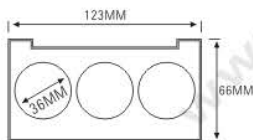

ES1176-3Y36

ES1176W-3Y36