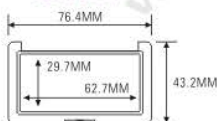

ES1186-1F

ES1186-4F

ES1187-1F
ES1187-1FS
ES1187-2FS
ES1187-3FS
SIZE:L76.4xW43.2xH10.8mm

ES1187-1F

ES1187-1FS

ES1187-2FS

ES1187-3FS

ESH022

SIZE: L45xW45xH10.7mm

ESH023

SIZE: L59.4xW37.5xH10.7mm

ESH024

SIZE: L87.8xW36xH12.3mm

ES1185

SIZE: L115.6xW36xH10.5mm

LGH1052