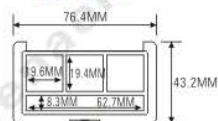

ES1186-1F

ES1186-4F

ES1187-1F
ES1187-1FS
ES1187-2FS
ES1187-3FS
SIZE:L76.4xW43.2xH10.8mm

ES1187-1F

ES1187-1FS

ES1187-2FS

ES1187-3FS

ESH022

SIZE: L45xW45xH10.7mm

ESH023

SIZE: L59.4xW37.5xH10.7mm

ESH024

SIZE: L87.8xW36xH12.3mm

ES1185

SIZE: L115.6xW36xH10.5mm

LGH1052