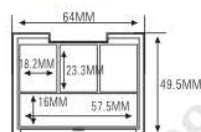

SIZE:L75xW75xH12.8mm

WITH MAGNETIC BASE
(底部贴磁贴)

Clear Color Series 透明系列

ES1113B-1FS
ES1113B-2FS
ES1113B-3FS
SIZE:L64xW49.5xH10.8mm

ES1113B-1FS

ES1113B-2FS

ES1113B-3FS

ES1186-1F
ES1186-4F
SIZE:L61xW60.9xH10.9mm

SIZE: L45xW45xH10.7mm

ESH023

SIZE: L59.4xW37.5xH10.7mm

ESH024

SIZE: L87.8xW36xH12.3mm

ES1185

SIZE: L115.6xW36xH10.5mm

LGH1052