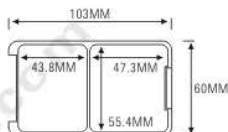

ES1182-42
SIZE: L86xW55.3xH12.2mm

ES1021-3Y27 (ES1021C-3Y27)
SIZE: L92.5xW51.5xH12mm

ES1146W

ES1146B

ES1146B-3FS
ES1146B-4FS
ES1146W-4FS
SIZE: L66.8xW71.5xH12.2mm

ES1128B-4F36
SIZE: L86.4xW91.8xH15.4mm

ES1161-4Y26S
SIZE: L74xW90xH11.7mm

★ MAGNETIC OPENNING & CLOSE (磁性开关)

ES1171C
SIZE: L60xW103xH12.3mm

ES1171W
SIZE: L60xW103xH12.3mm

ES1011-5Y27

SIZE: L148xW51.5xH12.5mm

Compact & Eye Shadow Case 粉盒 & 眼影盒系列

ES1086
SIZE: L70xW70xH18mm

ES1086L
SIZE: L70xW70xH13.5mm