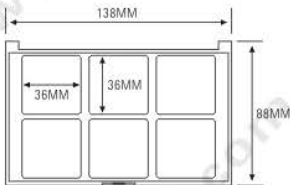

ES1060H-242
ES1060HW-242
ES1060P-242