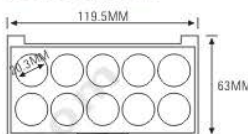

ES1117-2F(ES1117C-2F)
ES1179W-2F
ES1179H-2F
ES1179HW-2F