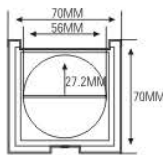

ES1086-3Q(ES1086B-3)
ES1086L-3Q