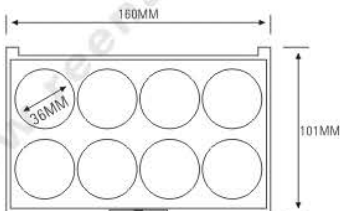

ES1159-8Y36