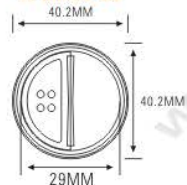

SIZE:L23.4xW23.4xH80.5mm

LSH2047

SIZE:∅25.6xH81.2mm

LP0041-H1
 SIZE: $\varnothing 24.2 \times H 43.3 \text{mm}$

LP0041-H3
 SIZE: $\varnothing 24.2 \times H 43.3 \text{mm}$

LP0045-1003C
 SIZE: $\varnothing 40.2 \times H 90.5 \text{mm}$

LP0045-1003B
 SIZE: $\varnothing 40.2 \times H 89.4 \text{mm}$

LP0045-1003A
 SIZE: $\varnothing 40.2 \times H 89.4 \text{mm}$

LP0045A-03
LP0045D-03
 SIZE: $\varnothing 40.2 \times H 71.5 \text{mm}$

LP0045A-03

LP0045D-03

LP0045A-03B
LP0045D-03B
 SIZE: $\varnothing 40.2 \times H 71.5 \text{mm}$

LP0045A-03B

LP0045D-03B

Loose powder case 散粉盒系列

LP0010N

SIZE: $\varnothing 69.6 \times H 39.9 \text{mm}$

LP0001N

SIZE: $\varnothing 69.2 \times H 32.4 \text{mm}$

LP0039N

SIZE: $\varnothing 69 \times H 27.2 \text{mm}$

LP0040N

SIZE: $\varnothing 69 \times H 27.2 \text{mm}$

LP0038A

LP0038B

SIZE: $\varnothing 36 \times H 28 \text{mm}$