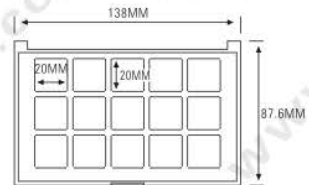

ES1126A-5YNS
SIZE: L140xW47.2xH12.15mm

ES1126BB-5YNS
SIZE: L140xW47.2xH12.15mm

Compact & Eye Shadow Case 粉盒 & 眼影盒系列

ES1136M(ES1136BM)

★ MAGNETIC OPENNING & CLOSE (磁性开关)
SIZE:L76xW77xH14.7mm

ES1136WM(ES1136AM)