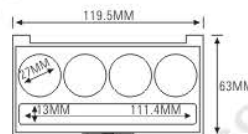

ES1117-8Y21(ES1117C-8Y21)
ES1179W-8Y21
ES1179H-8Y21
ES1179HW-8Y21