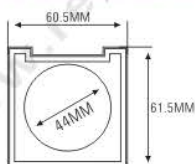

★ MAGNETIC OPENNING & CLOSE (磁性开关)

ES1160(ES1160BF/BY)
ES1160M(ES1160BF/BY)
SIZE:L60.5xW61.5xH14.7mm

ES1160W(ES1160WF/WY)
ES1160WM(ES1160WF/WY)
SIZE:L60.5xW61.5xH14.7mm

ES1160M-1Y37(ES1160BY-37NT)
ES1160WM-1Y37(ES1160WY-37NT)

ES1160M-1Y44(ES1160BY-44NT)
ES1160WM-1Y44(ES1160WY-44NT)

ES1160M-1F(ES1160BF-NT)
ES1160WM-1F(ES1160WF-NT)

ES1180-6Y36

ES1180W-6Y36

★ MAGNETIC OPENNING & CLOSE (磁性开关)

ES1180-6Y36
ES1180W-6Y36
SIZE:L138.2xW99xH18.3mm