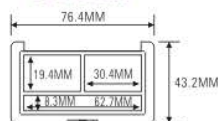

ES1187-3FS