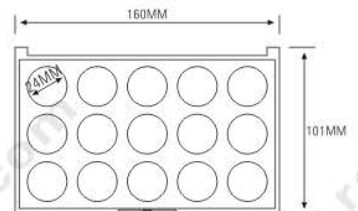

ES1167-12F19

ES1159-8Y36
ES1159-12Y27
ES1159-15Y24
SIZE: L160xW101xH13.9mm

ES1159-8Y36

ES1159-12Y27

ES1159-15Y24

Compact & Eye Shadow Case 粉盒 & 眼影盒系列

ES1060

SIZE:L138xW87.6xH13.2mm

ES1060B

SIZE:L138xW88xH12.8mm

ES1060H

SIZE:L138xW88xH17.2mm

ES1060W

SIZE:L138xW88xH13.1mm

ES1060H

ES1060HW