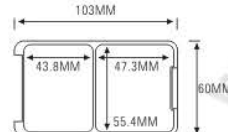

ES1182-42
SIZE: L86xW55.3xH12.2mm

ES1021-3Y27 (ES1021C-3Y27)
SIZE: L92.5xW51.5xH12mm

ES1146W

ES1146B

ES1146B-3FS
ES1146B-4FS
ES1146W-4FS
SIZE: L66.8xW71.5xH12.2mm

ES1128B-4F36
SIZE: L86.4xW91.8xH15.4mm

ES1161-4Y26S
SIZE: L74xW90xH11.7mm

★ MAGNETIC OPENNING & CLOSE (磁性开关)

ES1171C
SIZE: L60xW103xH12.3mm

ES1171W
SIZE: L60xW103xH12.3mm

ES1011-5Y27

SIZE: L148xW51.5xH12.5mm

Compact & Eye Shadow Case 粉盒 & 眼影盒系列

ES1086
SIZE: L70xW70xH18mm

ES1086L
SIZE: L70xW70xH13.5mm