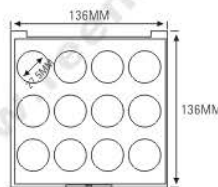

ES1163-12Y27

ES1163