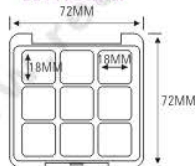

ES1194P-4Y30
SIZE: L76xW76xH13.5mm

ES1143-3F
SIZE: L105xW60xH11.7mm

Compact & Eye Shadow Case 粉盒 & 眼影盒系列

ES1172

SIZE:L72xW72xH17.6mm

ES1172P

SIZE:L72xW72xH17.6mm

ES1172C

SIZE:L72xW72xH17.6mm

ES1172CL

SIZE:L72xW72xH13.6mm

ES1172-1Y59
ES1172P-1Y59
ES1172C-1Y59
ES1172CL-1Y59

ES1172-4Y27
ES1172P-4Y27
ES1172C-4Y27
ES1172CL-4Y27

ES1172-9F
ES1172P-9F
ES1172C-9F
ES1172CL-9F

ES1183

ES1183P

ES1183
ES1183P

SIZE:L159.5xW65xH16.2mm

ES1183-3Y42
ES1183P-3Y42

ES1183-4Y36
ES1183P-4Y36

ES1183-4Y36S
ES1183P-4Y36S

ES1183-5Y27S
ES1183P-5Y27S

ES1173

ES1173
ES1173P

SIZE: L60.3xW60.3xH15mm

ES1173C

SIZE: L60.3xW60.3xH12.2mm

ES1173P

ES1173-1Y36
ES1173P-1Y36
ES1173C-1Y36

ES1173C

ES1173-1Y46
ES1173P-1Y46
ES1173C-1Y46

ES1173-1Y48
ES1173P-1Y48
ES1173C-1Y48