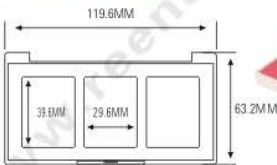

ES1177-3F-MB
ES1179W-3F-MB
ES1179H-3F-MB
ES1179HW-3F-MB