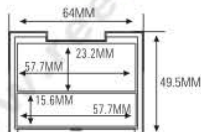

SIZE:L75xW75xH12.8mm

WITH MAGNETIC BASE
(底部贴磁贴)

Clear Color Series 透明系列

ES1113B-1FS
ES1113B-2FS
ES1113B-3FS
SIZE:L64xW49.5xH10.8mm

ES1113B-1FS

ES1113B-2FS

ES1113B-3FS

ES1186-1F
ES1186-4F
SIZE:L61xW60.9xH10.9mm

SIZE: L45xW45xH10.7mm

ESH023

SIZE: L59.4xW37.5xH10.7mm

ESH024

SIZE: L87.8xW36xH12.3mm

ES1185

SIZE: L115.6xW36xH10.5mm

LGH1052