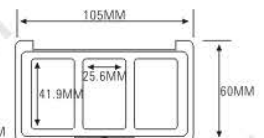

ES1162-9F

ES1162BL-9F

ES1162W-9F

ES1162BLW-9F

ES1129-1Y36
ES1129-1Y42
ES1129-1F42
SIZE: L52.5xW52.5xH16.5mm

ES1184-1Y27
ES1184-1Y30
ES1184-1FNT
SIZE: L43.6xW43.6xH12.9mm

ES1194-4Y30

ES1194P-4Y30

ES1194P-4Y30
SIZE: L76xW76xH13.5mm

ES1143-3F
SIZE: L105xW60xH11.7mm

Compact & Eye Shadow Case 粉盒 & 眼影盒系列

ES1172

SIZE:L72xW72xH17.6mm

ES1172P

SIZE:L72xW72xH17.6mm

ES1172C