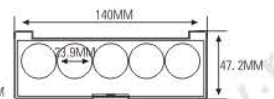

ES1126A-5YNS
SIZE: L140xW47.2xH12.15mm

ES1126BB-5YNS
SIZE: L140xW47.2xH12.15mm

Compact & Eye Shadow Case 粉盒 & 眼影盒系列

ES1136M(ES1136BM)

★ MAGNETIC OPENNING & CLOSE (磁性开关)
SIZE:L76xW77xH14.7mm

ES1136WM(ES1136AM)