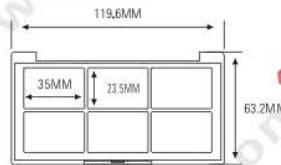

ES1177-6FH
ES1179W-6FH
ES1179H-6FH
ES1179HW-6FH