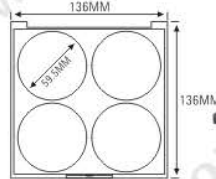

ES1163-4Y59