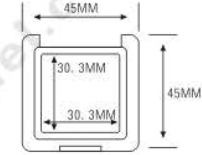

SIZE:L75xW75xH12.8mm

WITH MAGNETIC BASE
(底部贴磁贴)

Clear Color Series 透明系列

ES1113B-1FS
ES1113B-2FS
ES1113B-3FS
SIZE:L64xW49.5xH10.8mm

ES1113B-1FS

ES1113B-2FS

ES1113B-3FS

ES1186-1F
ES1186-4F
SIZE:L61xW60.9xH10.9mm

ES1186-1F

ES1186-4F

ES1187-1F
ES1187-1FS
ES1187-2FS
ES1187-3FS
SIZE:L76.4xW43.2xH10.8mm

ES1187-1F

ES1187-1FS

ES1187-2FS

ES1187-3FS

ESH022

SIZE: L45xW45xH10.7mm

ESH023

SIZE: L59.4xW37.5xH10.7mm

ESH024

SIZE: L87.8xW36xH12.3mm

ES1185

SIZE: L115.6xW36xH10.5mm

LGH1052