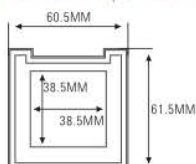

ES1160M-1F(ES1160BF-NT)
ES1160WM-1F(ES1160WF-NT)