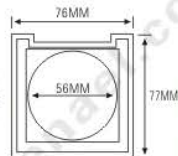

**ES1181F-1F
(有中格 W/ TRAY)**
ES1181WF-1F
(有中格 W/ TRAY)