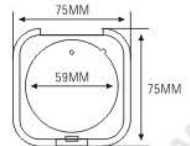

WITH MAGNETIC BASE
(底部贴磁贴)

★ MATCHED WITH VARIOUS PAN SIZE FREELY
(自由搭配不同尺寸铅碟)

★ MATCHED WITH VARIOUS PAN SIZE FREELY
(自由搭配不同尺寸铅碟)

①

②

③

④

⑤

SIZE:L75xW75xH12.8mm

WITH MAGNETIC BASE
(底部贴磁贴)

Clear Color Series 透明系列

ES1113B-1FS
ES1113B-2FS
ES1113B-3FS
SIZE:L64xW49.5xH10.8mm

ES1113B-1FS

ES1113B-2FS

ES1113B-3FS

ES1186-1F
ES1186-4F
SIZE:L61xW60.9xH10.9mm