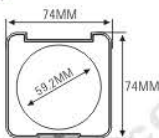

SIZE: L45xW45xH10.7mm

ESH023

SIZE: L59.4xW37.5xH10.7mm

ESH024

SIZE: L87.8xW36xH12.3mm

ES1185

SIZE: L115.6xW36xH10.5mm

LGH1052

LGH1054

LGH1053

LGH1052

SIZE: \varnothing 19.4xH120.5mm

LGH1054

SIZE: \varnothing 17.2xH120.5mm

LGH1053

SIZE: \varnothing 17.2xH103.8mm

LGH1051

SIZE: \varnothing 19.4xH75mm

PP Material Series PP 环保材料生产系列

★ MADE OF PP MATERIAL (材质为PP料)

ES6002-1Y36
SIZE: L50xW51.6xH12.2mm

★ MADE OF PP MATERIAL (材质为PP料)

ES6001
SIZE: L73xW75xH14.2mm

★ MADE OF PP MATERIAL (材质为PP料)

ES6003-4FS
SIZE: L92xW52.5xH11.8mm

★ MADE OF PP MATERIAL (材质为PP料)

ES6003-3Y27S
SIZE: L92xW52.5xH11.8mm

★ MADE OF PP MATERIAL (材质为PP料)

ES6004-1Y59
SIZE: L74xW74xH13.8mm

★ MADE OF PP MATERIAL (材质为PP料)

ES6005-1Y36
SIZE: L51.6xW51.6xH12.3mm