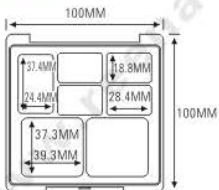

ES1178-124
ES1178P-124
ES1178L-124
ES1178LP-124