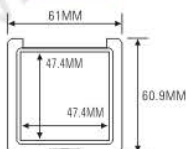

Clear Color Series 透明系列

ES1186-4F