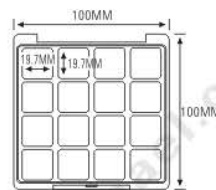

ES1178-16F
ES1178P-16F
ES1178L-16F
ES1178LP-16F