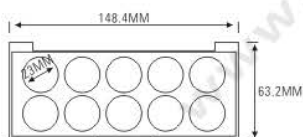

ES1167-10Y23