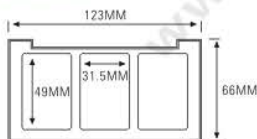

ES1176W-3F

ES1176-3F