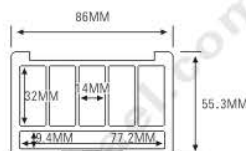

ES1156-4Y-HAA
SIZE: L72xW72xH20.3mm

ES1156-1Y46

ES1156-4Y-HAA

ES1127-1Y42

★ MAGNETIC OPENNING & CLOSE
(磁性开关)

ES1166-1Y59
ES1166-4Y27

SIZE: L76xW76xH20.3mm

ES1166-1Y59

ES1166-4Y27

Compact & Eye Shadow Case 粉盒 & 眼影盒系列

ES1145-2Y27
SIZE: L72.1xW43xH11.9mm

ES1145-2F27
SIZE: L72.1xW43xH11.9mm

ES1182-6F

ES1182-3F

ES1182-5FS

ES1182-6F
ES1182-3F
ES1182-5FS
SIZE: L86xW55.3xH12.2mm

ES1182-42
SIZE: L86xW55.3xH12.2mm

ES1021-3Y27 (ES1021C-3Y27)
SIZE: L92.5xW51.5xH12mm

ES1146W

ES1146B

ES1146B-3FS
ES1146B-4FS
ES1146W-4FS
SIZE: L66.8xW71.5xH12.2mm

ES1128B-4F36
SIZE: L86.4xW91.8xH15.4mm

ES1161-4Y26S
SIZE: L74xW90xH11.7mm