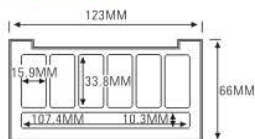

ES1176-6FS

ES1176W-6FS