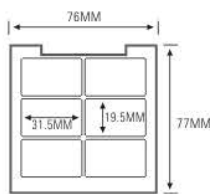

ES1181M-6F
ES1181WM-6F