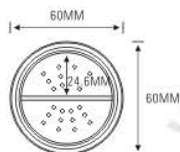

LP0016N

★ three colors loose powder jar

LP0043

SIZE: $\varnothing 69 \times H 36.6 \text{mm}$

★ two colors loose powder jar

LP0044

SIZE: $\varnothing 60 \times H 28.7 \text{mm}$

LP0044-1A

SIZE: $\varnothing 60 \times H 28.5 \text{mm}$

LP0019C

LP0047

SIZE: $\varnothing 50 \times H 17.5 \text{mm}$