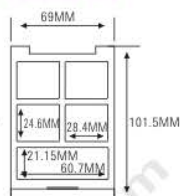

★ MAGNETIC OPENNING & CLOSE (磁性开关)

★ MAGNETIC OPENNING & CLOSE (磁性开关)

LS4029X
SIZE: \varnothing 18.5xH85mm

LS4030
SIZE: \varnothing 21.5xH75mm

LS4031X
SIZE: L19.3xW19.3xH85mm

LS4032
SIZE: L22xW22xH76mm

LS4029P
SIZE: \varnothing 18.5xH85mm

LS4031P
SIZE: L19.3xW19.3xH85mm

Compact & Lipgloss case 粉盒&唇类包装

★ MAGNETIC OPENNING & CLOSE (磁性开关)

ESH3206-2F

ESH3206-2F
ESH3206-4FS

SIZE:L101.5xW69xH15.7mm

ESH3206-4FS

ESH3237

SIZE:L80xW80xH13mm

LGH203

SIZE:∅20xH106mm

LGH205

SIZE:L18.5xW18.5xH110.3mm

LGH204

SIZE:L18.4xW18.4xH107.8mm

LSH2048

SIZE:L23.4xW23.4xH80.5mm

LSH2047

SIZE:∅25.6xH81.2mm

LP0041-H1
 SIZE: $\varnothing 24.2 \times H 43.3 \text{mm}$

LP0041-H3
 SIZE: $\varnothing 24.2 \times H 43.3 \text{mm}$

LP0045-1003C
 SIZE: $\varnothing 40.2 \times H 90.5 \text{mm}$