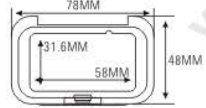

ES1196W-3Y27T

SIZE:L106xW48xH11.8mm

ES1197W-2Y27T

SIZE:L78xW48xH11.6mm

ES1196W-1FT

SIZE:L106xW48xH11.8mm

ES1197W-1FT

SIZE:L78xW48xH11.6mm

★ MATCHED WITH VARIOUS PAN SIZE FREELY
(自由搭配不同尺寸铅碟)

★ MATCHED WITH VARIOUS PAN SIZE FREELY
(自由搭配不同尺寸铅碟)

①

②

③

④

⑤

⑥

⑦

ES1197W-2Y27T

ES1196W-1FT

ES1197W-1FT

ES1198-1Y59T

ES1198-1Y59T

SIZE:L75xW75xH12.8mm