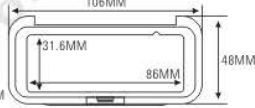

WITH MAGNETIC BASE
(底部贴磁贴)

REFILLABLE PALETTE
(铅盘可置换)

ES1196W-1FT

SIZE:L106xW48xH11.8mm

WITH MAGNETIC BASE
(底部贴磁贴)

REFILLABLE PALETTE
(铅盘可置换)

ES1197W-1FT

SIZE:L78xW48xH11.6mm