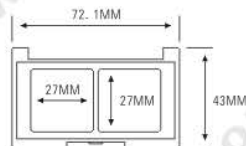

ES1156-4Y-HAA
SIZE: L72xW72xH20.3mm

ES1156-1Y46

ES1156-4Y-HAA

ES1127-1Y42

★ MAGNETIC OPENNING & CLOSE
(磁性开关)

ES1166-1Y59
ES1166-4Y27

SIZE: L76xW76xH20.3mm

ES1166-1Y59

ES1166-4Y27

Compact & Eye Shadow Case 粉盒 & 眼影盒系列

ES1145-2Y27
SIZE: L72.1xW43xH11.9mm

ES1145-2F27
SIZE: L72.1xW43xH11.9mm

ES1182-6F

ES1182-3F

ES1182-5FS

ES1182-6F
ES1182-3F
ES1182-5FS
SIZE: L86xW55.3xH12.2mm

ES1182-42
SIZE: L86xW55.3xH12.2mm

ES1021-3Y27 (ES1021C-3Y27)
SIZE: L92.5xW51.5xH12mm

ES1146W

ES1146B

ES1146B-3FS
ES1146B-4FS
ES1146W-4FS
SIZE: L66.8xW71.5xH12.2mm

ES1128B-4F36
SIZE: L86.4xW91.8xH15.4mm

ES1161-4Y26S
SIZE: L74xW90xH11.7mm