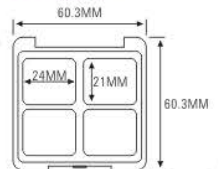

ES1173-4F
ES1173P-4F
ES1173C-4F