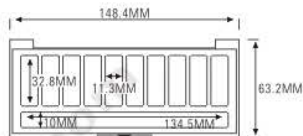

ES1167-10FS