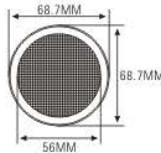

LGH1051

SIZE: \varnothing 19.4xH75mm

PP Material Series PP 环保材料生产系列

★ MADE OF PP MATERIAL (材质为PP料)

ES6002-1Y36
SIZE: L50xW51.6xH12.2mm

★ MADE OF PP MATERIAL (材质为PP料)

ES6001
SIZE: L73xW75xH14.2mm

★ MADE OF PP MATERIAL (材质为PP料)

ES6003-4FS
SIZE: L92xW52.5xH11.8mm

★ MADE OF PP MATERIAL (材质为PP料)

ES6003-3Y27S
SIZE: L92xW52.5xH11.8mm

★ MADE OF PP MATERIAL (材质为PP料)

ES6004-1Y59
SIZE: L74xW74xH13.8mm

★ MADE OF PP MATERIAL (材质为PP料)

ES6005-1Y36
SIZE: L51.6xW51.6xH12.3mm

LP0046A

LP0046N

LP0046B

★ MADE OF PP MATERIAL (材质为PP料)

LP0046A
LP0046B
LP0046N
SIZE: $\varnothing 66 \times H30 \text{mm}$

LP0046A

LP0046N

LP0046B

★ MADE OF PP MATERIAL (材质为PP料)

LP0049A
LP0049B
LP0049C
LP0049N
SIZE: $\varnothing 68.7 \times H25.7 \text{mm}$

LP0049N

LP0049A

LP0049B

LP0049C

Made of PP material

Recyclable, Lighter weight, Eco-friendly, Sustainable