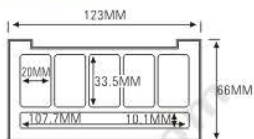

ES1176-5FS

ES1176W-5FS