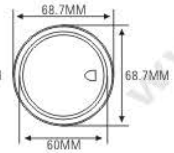

LGH1051

SIZE: \varnothing 19.4xH75mm

PP Material Series PP 环保材料生产系列

★ MADE OF PP MATERIAL (材质为PP料)

ES6002-1Y36
SIZE: L50xW51.6xH12.2mm

★ MADE OF PP MATERIAL (材质为PP料)

ES6001
SIZE: L73xW75xH14.2mm

★ MADE OF PP MATERIAL (材质为PP料)

ES6003-4FS
SIZE: L92xW52.5xH11.8mm

★ MADE OF PP MATERIAL (材质为PP料)

ES6003-3Y27S
SIZE: L92xW52.5xH11.8mm

★ MADE OF PP MATERIAL (材质为PP料)

ES6004-1Y59
SIZE: L74xW74xH13.8mm

★ MADE OF PP MATERIAL (材质为PP料)

ES6005-1Y36
SIZE: L51.6xW51.6xH12.3mm

LP0046A

LP0046N

LP0046B

★ MADE OF PP MATERIAL (材质为PP料)

LP0046A
LP0046B
LP0046N
SIZE: $\varnothing 66 \times H30 \text{mm}$

LP0046A

LP0046N

LP0046B

★ MADE OF PP MATERIAL (材质为PP料)

LP0049A
LP0049B
LP0049C
LP0049N
SIZE: $\varnothing 68.7 \times H25.7 \text{mm}$

LP0049N

LP0049A

LP0049B

LP0049C

Made of PP material

Recyclable, Lighter weight, Eco-friendly, Sustainable