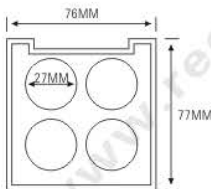

Compact & Eye Shadow Case 粉盒 & 眼影盒系列

ES1136M(ES1136BM)

★ MAGNETIC OPENNING & CLOSE (磁性开关)
SIZE:L76xW77xH14.7mm

ES1136WM(ES1136AM)

★ MAGNETIC OPENNING & CLOSE (磁性开关)
SIZE:L76xW77xH14.7mm

ES1181F-2Q(ES1181F-2Y)

ES1181WF-2Q(ES1181WF-2Y)
(有中格 W/ TRAY)
76MM

ES1181WF-3Q(ES1181WF-3Y)

ES1181F-3Q(ES1181F-3Y)
(有中格 W/ TRAY)
76MM

**ES1181M
ES1181F**

★ MAGNETIC OPENNING & CLOSE (磁性开关)
SIZE:L76xW77xH19.5mm

**ES1181WM
ES1181WF**

★ MAGNETIC OPENNING & CLOSE (磁性开关)
SIZE:L76xW77xH19.5mm

**ES1181M-1F
(ES1181F-NT)**
ES1181WM-1F
(ES1181WF-NT)

**ES1181M-1Y59
(ES1181-1Y59)**
ES1181WM-1Y59
(ES1181W-1Y59)

**ES1181M-4Y
ES1181WM-4Y**

**ES1181F-1Y56
(ES1181F-1Y)**
(有中格 W/ TRAY)
ES1181WF-1Y56
(ES1181WF-1Y)
(有中格 W/ TRAY)

**ES1181M-9Y
ES1181WM-9Y**

**ES1181F-1F
(有中格 W/ TRAY)**
ES1181WF-1F
(有中格 W/ TRAY)

ES1181F-4YS(ES1181F-4Y)
ES1181WF-4YS(ES1181WF-4Y)
(有中格 W/ TRAY)

**ES1181F-4F
ES1181WF-4F**
(有中格 W/ TRAY)