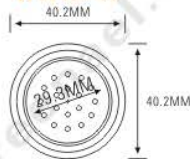

SIZE:L23.4xW23.4xH80.5mm

LSH2047

SIZE:∅25.6xH81.2mm

LP0041-H1
 SIZE: $\varnothing 24.2 \times H 43.3 \text{mm}$

LP0041-H3
 SIZE: $\varnothing 24.2 \times H 43.3 \text{mm}$

LP0045-1003C
 SIZE: $\varnothing 40.2 \times H 90.5 \text{mm}$

LP0045-1003B
 SIZE: $\varnothing 40.2 \times H 89.4 \text{mm}$

LP0045-1003A
 SIZE: $\varnothing 40.2 \times H 89.4 \text{mm}$

LP0045A-03
LP0045D-03
 SIZE: $\varnothing 40.2 \times H 71.5 \text{mm}$

LP0045A-03

SIZE: $\varnothing 69.2 \times H 32.4 \text{mm}$

LP0039N

SIZE: $\varnothing 69 \times H 27.2 \text{mm}$

LP0040N

SIZE: $\varnothing 69 \times H 27.2 \text{mm}$

LP0038A

LP0038B

SIZE: $\varnothing 36 \times H 28 \text{mm}$