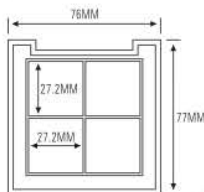

**ES1181F-4F
ES1181WF-4F**
(有中格 W/ TRAY)