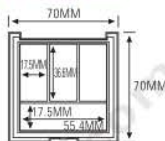

ES1182-42
SIZE: L86xW55.3xH12.2mm

ES1021-3Y27 (ES1021C-3Y27)
SIZE: L92.5xW51.5xH12mm

ES1146W

ES1146B

ES1146B-3FS
ES1146B-4FS
ES1146W-4FS
SIZE: L66.8xW71.5xH12.2mm

ES1128B-4F36
SIZE: L86.4xW91.8xH15.4mm

ES1161-4Y26S
SIZE: L74xW90xH11.7mm

★ MAGNETIC OPENNING & CLOSE (磁性开关)

ES1171C
SIZE: L60xW103xH12.3mm

ES1171W
SIZE: L60xW103xH12.3mm

ES1011-5Y27

SIZE: L148xW51.5xH12.5mm

Compact & Eye Shadow Case 粉盒 & 眼影盒系列

ES1086
SIZE: L70xW70xH18mm

ES1086L
SIZE: L70xW70xH13.5mm

ES1086-4YS(ES1086C-4R)
ES1086L-4YS

ES1086-3FS
ES1086L-3FS

ES1086-4F(ES1086A1-4)
ES1086L-4F

ES1086-6FS(ES1086A1-7)
ES1086L-6FS

ES1087

SIZE: L51×W51×H17.5mm

ES1087L

SIZE: L51×W51×H14mm