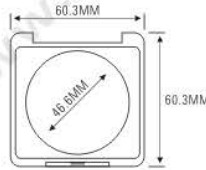

ES1183
ES1183P

SIZE:L159.5xW65xH16.2mm

ES1183-3Y42
ES1183P-3Y42

ES1183-4Y36
ES1183P-4Y36

ES1183-4Y36S
ES1183P-4Y36S

ES1183-5Y27S
ES1183P-5Y27S

ES1173

ES1173
ES1173P

SIZE: L60.3xW60.3xH15mm

ES1173C

SIZE: L60.3xW60.3xH12.2mm

ES1173P

ES1173-1Y36
ES1173P-1Y36
ES1173C-1Y36

ES1173C

ES1173-1Y46
ES1173P-1Y46
ES1173C-1Y46

ES1173-1Y48
ES1173P-1Y48
ES1173C-1Y48

Compact & Eye Shadow Case 粉盒 & 眼影盒系列

ES1178

SIZE: L100xW100xH18.15mm

ES1178L

SIZE: L100xW100xH13.9mm

ES1178P

SIZE: L100xW100xH18.1mm

ES1178LP

SIZE: L100xW100xH15.4mm

ES1178-1Y80
ES1178P-1Y80
ES1178L-1Y80
ES1178LP-1Y80

ES1178-4Y36
ES1178P-4Y36
ES1178L-4Y36
ES1178LP-4Y36

ES1178-6Y27S
ES1178P-6Y27S
ES1178L-6Y27S
ES1178LP-6Y27S

ES1178-9Y27
ES1178P-9Y27
ES1178L-9Y27
ES1178LP-9Y27