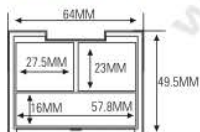

SIZE:L75xW75xH12.8mm

WITH MAGNETIC BASE
(底部贴磁贴)

Clear Color Series 透明系列

ES1113B-1FS
ES1113B-2FS
ES1113B-3FS
SIZE:L64xW49.5xH10.8mm

ES1113B-1FS

ES1113B-2FS

ES1113B-3FS

ES1186-1F
ES1186-4F
SIZE:L61xW60.9xH10.9mm

SIZE: L45xW45xH10.7mm

ESH023

SIZE: L59.4xW37.5xH10.7mm

ESH024

SIZE: L87.8xW36xH12.3mm

ES1185

SIZE: L115.6xW36xH10.5mm

LGH1052