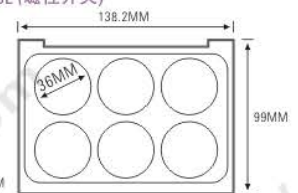

★ MAGNETIC OPENNING & CLOSE (磁性开关)

ES1160(ES1160BF/BY)
ES1160M(ES1160BF/BY)
SIZE:L60.5xW61.5xH14.7mm

ES1160W(ES1160WF/WY)
ES1160WM(ES1160WF/WY)
SIZE:L60.5xW61.5xH14.7mm

ES1160M-1Y37(ES1160BY-37NT)
ES1160WM-1Y37(ES1160WY-37NT)

ES1160M-1Y44(ES1160BY-44NT)
ES1160WM-1Y44(ES1160WY-44NT)

ES1160M-1F(ES1160BF-NT)
ES1160WM-1F(ES1160WF-NT)

ES1180-6Y36

ES1180W-6Y36

★ MAGNETIC OPENNING & CLOSE (磁性开关)

ES1180-6Y36
ES1180W-6Y36
SIZE:L138.2xW99xH18.3mm

Compact & Eye Shadow Case 粉盒 & 眼影盒系列

★ MAGNETIC OPENNING & CLOSE (磁性开关)

ES1176

SIZE:L123xW66xH13.5mm

★ MAGNETIC OPENNING & CLOSE (磁性开关)

ES1176W

SIZE:L123xW66xH13.5mm

ES1176-2Y48