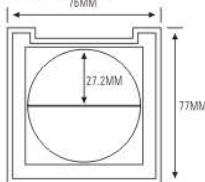

ES1126A-5YNS
SIZE: L140xW47.2xH12.15mm

ES1126BB-5YNS
SIZE: L140xW47.2xH12.15mm

Compact & Eye Shadow Case 粉盒 & 眼影盒系列

ES1136M(ES1136BM)

★ MAGNETIC OPENNING & CLOSE (磁性开关)
SIZE:L76xW77xH14.7mm

ES1136WM(ES1136AM)

★ MAGNETIC OPENNING & CLOSE (磁性开关)
SIZE:L76xW77xH14.7mm

ES1181F-2Q(ES1181F-2Y)

ES1181WF-2Q(ES1181WF-2Y)
(有中格 W/ TRAY)
76MM

ES1181WF-3Q(ES1181WF-3Y)

ES1181F-3Q(ES1181F-3Y)
(有中格 W/ TRAY)
76MM

**ES1181M
ES1181F**

★ MAGNETIC OPENNING & CLOSE (磁性开关)
SIZE:L76xW77xH19.5mm

**ES1181WM
ES1181WF**

★ MAGNETIC OPENNING & CLOSE (磁性开关)
SIZE:L76xW77xH19.5mm

**ES1181M-1F
(ES1181F-NT)**
ES1181WM-1F
(ES1181WF-NT)

**ES1181M-1Y59
(ES1181-1Y59)**
ES1181WM-1Y59
(ES1181W-1Y59)