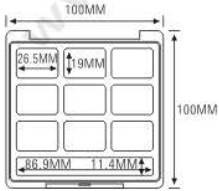

ES1178-9FS
ES1178P-9FS
ES1178L-9FS
ES1178LP-9FS