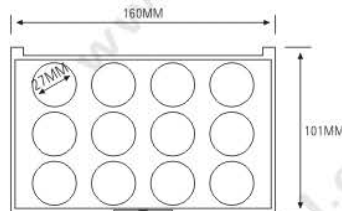

ES1167-12F19

ES1159-8Y36
ES1159-12Y27
ES1159-15Y24
SIZE: L160xW101xH13.9mm

ES1159-8Y36

ES1159-12Y27

ES1159-15Y24

Compact & Eye Shadow Case 粉盒 & 眼影盒系列

ES1060

SIZE:L138xW87.6xH13.2mm

ES1060B

SIZE:L138xW88xH12.8mm

ES1060H

SIZE:L138xW88xH17.2mm

ES1060W

SIZE:L138xW88xH13.1mm

ES1060H

ES1060HW