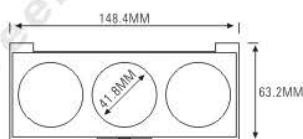

ES1144W

ES1144A-4F32
ES1144W-4F32

SIZE:L115xW50xH12.8mm

Compact & Eye Shadow Case 粉盒 & 眼影盒系列

ES1167

SIZE:L148.4xW63.2xH12.5mm

ES1167-3Y42

ES1167-4Y30S