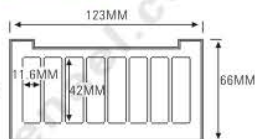

ES1176W-8F

REFILLABLE PALETTE
(铅盘可置换)

ES1196W-3Y27T

SIZE:L106xW48xH11.8mm

WITH MAGNETIC BASE
(底部贴磁贴)

REFILLABLE PALETTE
(铅盘可置换)

ES1197W-2Y27T

SIZE:L78xW48xH11.6mm