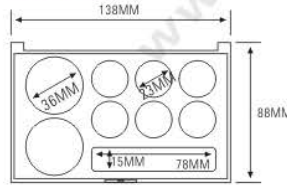

ES1060-4F ES1060H-4F
ES1060B-4F ES1060HW-4F
ES1060W-4F ES1060P-4F