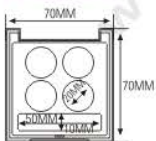

ES1086-3FS
ES1086L-3FS