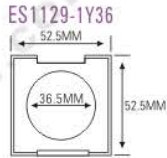

ES1162

SIZE: L73xW73xH19.7mm

ES1162BL

SIZE: L73xW73xH15.2mm

ES1162W

SIZE: L73xW73xH19.7mm

ES1162BLW

SIZE: L73xW73xH15.2mm

ES1162-9F

ES1162BL-9F

ES1162W-9F

ES1162BLW-9F

ES1129-1Y36
ES1129-1Y42
ES1129-1F42
SIZE: L52.5xW52.5xH16.5mm

ES1184-1Y27
ES1184-1Y30
ES1184-1FNT
SIZE: L43.6xW43.6xH12.9mm

ES1194-4Y30

ES1194P-4Y30

ES1194P-4Y30
SIZE: L76xW76xH13.5mm

ES1143-3F
SIZE: L105xW60xH11.7mm

Compact & Eye Shadow Case 粉盒 & 眼影盒系列

ES1172

SIZE:L72xW72xH17.6mm

ES1172P

SIZE:L72xW72xH17.6mm

ES1172C

SIZE:L72xW72xH17.6mm

ES1172CL

SIZE:L72xW72xH13.6mm

ES1172-1Y59
ES1172P-1Y59
ES1172C-1Y59
ES1172CL-1Y59

ES1172-4Y27
ES1172P-4Y27
ES1172C-4Y27
ES1172CL-4Y27

ES1172-9F
ES1172P-9F
ES1172C-9F
ES1172CL-9F

ES1183

ES1183P