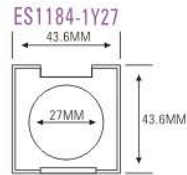

ES1162-9F

ES1162BL-9F

ES1162W-9F

ES1162BLW-9F

ES1129-1Y36
ES1129-1Y42
ES1129-1F42
SIZE: L52.5xW52.5xH16.5mm

ES1184-1Y27
ES1184-1Y30
ES1184-1FNT
SIZE: L43.6xW43.6xH12.9mm

ES1194-4Y30

ES1194P-4Y30

ES1194P-4Y30
SIZE: L76xW76xH13.5mm

ES1143-3F
SIZE: L105xW60xH11.7mm

Compact & Eye Shadow Case 粉盒 & 眼影盒系列

ES1172

SIZE:L72xW72xH17.6mm

ES1172P

SIZE:L72xW72xH17.6mm

ES1172C

SIZE:L72xW72xH17.6mm

ES1172CL

SIZE:L72xW72xH13.6mm

ES1172-1Y59
ES1172P-1Y59
ES1172C-1Y59
ES1172CL-1Y59

ES1172-4Y27
ES1172P-4Y27
ES1172C-4Y27
ES1172CL-4Y27

ES1172-9F
ES1172P-9F
ES1172C-9F
ES1172CL-9F

ES1183

ES1183P