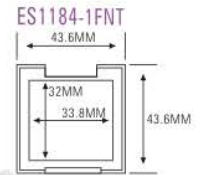

ES1162-9F

ES1162BL-9F

ES1162W-9F

ES1162BLW-9F

ES1129-1Y36
ES1129-1Y42
ES1129-1F42
SIZE: L52.5xW52.5xH16.5mm

ES1184-1Y27
ES1184-1Y30
ES1184-1FNT
SIZE: L43.6xW43.6xH12.9mm

ES1194-4Y30

ES1194P-4Y30

ES1194P-4Y30
SIZE: L76xW76xH13.5mm

ES1143-3F
SIZE: L105xW60xH11.7mm

Compact & Eye Shadow Case 粉盒 & 眼影盒系列

ES1172

SIZE:L72xW72xH17.6mm

ES1172P

SIZE:L72xW72xH17.6mm

ES1172C

SIZE:L72xW72xH17.6mm

ES1172CL

SIZE:L72xW72xH13.6mm

ES1172-1Y59
ES1172P-1Y59
ES1172C-1Y59
ES1172CL-1Y59

ES1172-4Y27
ES1172P-4Y27
ES1172C-4Y27
ES1172CL-4Y27

ES1172-9F
ES1172P-9F
ES1172C-9F
ES1172CL-9F

ES1183

ES1183P