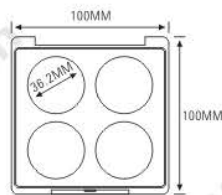

SIZE: L60.3xW60.3xH15mm

ES1173C

SIZE: L60.3xW60.3xH12.2mm

ES1173P

ES1173-1Y36
ES1173P-1Y36
ES1173C-1Y36

ES1173C

ES1173-1Y46
ES1173P-1Y46
ES1173C-1Y46

ES1173-1Y48
ES1173P-1Y48
ES1173C-1Y48

Compact & Eye Shadow Case 粉盒 & 眼影盒系列

ES1178

SIZE: L100xW100xH18.15mm

ES1178L

SIZE: L100xW100xH13.9mm

ES1178P

SIZE: L100xW100xH18.1mm

ES1178LP

SIZE: L100xW100xH15.4mm

ES1178-1Y80
ES1178P-1Y80
ES1178L-1Y80
ES1178LP-1Y80

ES1178-4Y36
ES1178P-4Y36
ES1178L-4Y36
ES1178LP-4Y36

ES1178-6Y27S
ES1178P-6Y27S
ES1178L-6Y27S
ES1178LP-6Y27S

ES1178-9Y27
ES1178P-9Y27
ES1178L-9Y27
ES1178LP-9Y27