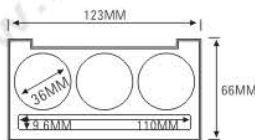

ES1176-3Y36S

ES1176W-3Y36S