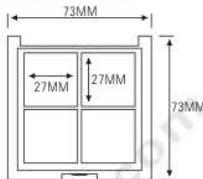

ES1162-4F

ES1162BL-4F

ES1162W-4F

ES1162BLW-4F