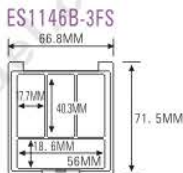

ES1156-4Y-HAA
SIZE: L72xW72xH20.3mm

ES1156-1Y46

ES1156-4Y-HAA

ES1127-1Y42

★ MAGNETIC OPENNING & CLOSE
(磁性开关)

ES1166-1Y59
ES1166-4Y27

SIZE: L76xW76xH20.3mm

ES1166-1Y59

ES1166-4Y27

Compact & Eye Shadow Case 粉盒 & 眼影盒系列

ES1145-2Y27
SIZE: L72.1xW43xH11.9mm

ES1145-2F27
SIZE: L72.1xW43xH11.9mm

ES1182-6F

ES1182-3F

ES1182-5FS

ES1182-6F
ES1182-3F
ES1182-5FS
SIZE: L86xW55.3xH12.2mm

ES1182-42
SIZE: L86xW55.3xH12.2mm

ES1021-3Y27 (ES1021C-3Y27)
SIZE: L92.5xW51.5xH12mm

ES1146W

ES1146B

ES1146B-3FS
ES1146B-4FS
ES1146W-4FS
SIZE: L66.8xW71.5xH12.2mm

ES1128B-4F36
SIZE: L86.4xW91.8xH15.4mm

ES1161-4Y26S
SIZE: L74xW90xH11.7mm

★ MAGNETIC OPENNING & CLOSE (磁性开关)

ES1171C
SIZE: L60xW103xH12.3mm

ES1171W
SIZE: L60xW103xH12.3mm

ES1011-5Y27

SIZE: L148xW51.5xH12.5mm

Compact & Eye Shadow Case 粉盒 & 眼影盒系列

ES1086
SIZE: L70xW70xH18mm

ES1086L
SIZE: L70xW70xH13.5mm