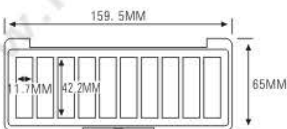

ES1183-10F
ES1183P-10F