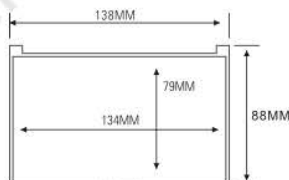

ES1060B

SIZE:L138xW88xH12.8mm

ES1060H

SIZE:L138xW88xH17.2mm

ES1060W

SIZE:L138xW88xH13.1mm

ES1060H

ES1060HW

ES1060P

ES1060H-5Y36T

ES1060HW-5Y36T

ES1060P-5Y36T

ES1060P

SIZE:L138xW88xH14.7mm

ES1060H-6Y36

ES1060HW-6Y36