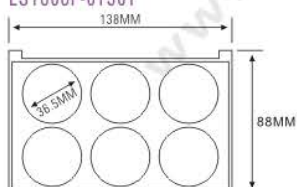

ES1060H-6Y36

ES1060HW-6Y36

ES1060P-6Y36T