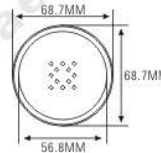

LGH1051

SIZE: \varnothing 19.4xH75mm

PP Material Series PP 环保材料生产系列

★ MADE OF PP MATERIAL (材质为PP料)

ES6002-1Y36
SIZE: L50xW51.6xH12.2mm

★ MADE OF PP MATERIAL (材质为PP料)

ES6001
SIZE: L73xW75xH14.2mm

★ MADE OF PP MATERIAL (材质为PP料)

ES6003-4FS
SIZE: L92xW52.5xH11.8mm

★ MADE OF PP MATERIAL (材质为PP料)

ES6003-3Y27S
SIZE: L92xW52.5xH11.8mm

★ MADE OF PP MATERIAL (材质为PP料)

ES6004-1Y59
SIZE: L74xW74xH13.8mm

★ MADE OF PP MATERIAL (材质为PP料)

ES6005-1Y36
SIZE: L51.6xW51.6xH12.3mm

LP0046A

LP0046N

LP0046B

★ MADE OF PP MATERIAL (材质为PP料)

LP0046A
LP0046B
LP0046N
SIZE: $\varnothing 66 \times H30 \text{mm}$

LP0046A

LP0046N

LP0046B

★ MADE OF PP MATERIAL (材质为PP料)

LP0049A
LP0049B
LP0049C
LP0049N
SIZE: $\varnothing 68.7 \times H25.7 \text{mm}$

LP0049N

LP0049A

LP0049B

LP0049C

Made of PP material

Recyclable, Lighter weight, Eco-friendly, Sustainable