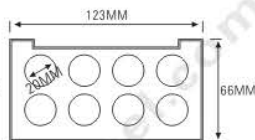

ES1176-8Y20

ES1176W-8Y20