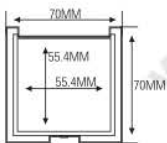

ES1086-2Q(ES1086B-2)
ES1086L-2Q