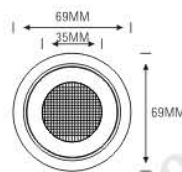

LP0040N

SIZE: $\varnothing 69 \times H 27.2 \text{mm}$

LP0038A

LP0038B

SIZE: $\varnothing 36 \times H 28 \text{mm}$