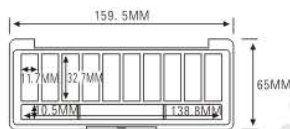

ES1183-10FS
ES1183P-10FS