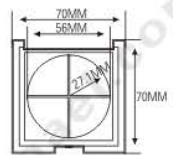

ES1182-42
SIZE: L86xW55.3xH12.2mm

ES1021-3Y27 (ES1021C-3Y27)
SIZE: L92.5xW51.5xH12mm

ES1146W

ES1146B

ES1146B-3FS
ES1146B-4FS
ES1146W-4FS
SIZE: L66.8xW71.5xH12.2mm

ES1128B-4F36
SIZE: L86.4xW91.8xH15.4mm

ES1161-4Y26S
SIZE: L74xW90xH11.7mm

★ MAGNETIC OPENNING & CLOSE (磁性开关)

ES1171C
SIZE: L60xW103xH12.3mm

ES1171W
SIZE: L60xW103xH12.3mm

ES1011-5Y27

SIZE: L148xW51.5xH12.5mm

Compact & Eye Shadow Case 粉盒 & 眼影盒系列

ES1086
SIZE: L70xW70xH18mm

ES1086L
SIZE: L70xW70xH13.5mm

ES1086-4YS(ES1086C-4R)
ES1086L-4YS

ES1086-3FS
ES1086L-3FS

ES1086-4F(ES1086A1-4)
ES1086L-4F

ES1086-6FS(ES1086A1-7)
ES1086L-6FS

ES1087

SIZE: L51×W51×H17.5mm

ES1087L

SIZE: L51×W51×H14mm