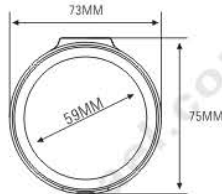

SIZE: L45xW45xH10.7mm

ESH023

SIZE: L59.4xW37.5xH10.7mm

ESH024

SIZE: L87.8xW36xH12.3mm

ES1185

SIZE: L115.6xW36xH10.5mm

LGH1052

LGH1054

LGH1053

LGH1052

SIZE: \varnothing 19.4xH120.5mm

LGH1054

SIZE: \varnothing 17.2xH120.5mm

LGH1053

SIZE: \varnothing 17.2xH103.8mm

LGH1051

SIZE: \varnothing 19.4xH75mm

PP Material Series PP 环保材料生产系列

★ MADE OF PP MATERIAL (材质为PP料)

ES6002-1Y36
SIZE: L50xW51.6xH12.2mm

★ MADE OF PP MATERIAL (材质为PP料)

ES6001
SIZE: L73xW75xH14.2mm

★ MADE OF PP MATERIAL (材质为PP料)

ES6003-4FS
SIZE: L92xW52.5xH11.8mm

★ MADE OF PP MATERIAL (材质为PP料)

ES6003-3Y27S
SIZE: L92xW52.5xH11.8mm

★ MADE OF PP MATERIAL (材质为PP料)

ES6004-1Y59
SIZE: L74xW74xH13.8mm

★ MADE OF PP MATERIAL (材质为PP料)

ES6005-1Y36
SIZE: L51.6xW51.6xH12.3mm