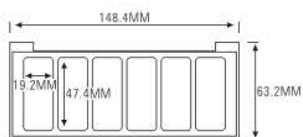

Compact & Eye Shadow Case 粉盒 & 眼影盒系列

ES1167

SIZE:L148.4xW63.2xH12.5mm

ES1167-3Y42

ES1167-4Y30S

ES1167-10Y23

ES1167-6F

ES1167-6FS

ES1167-10F

ES1167-10FS

ES1167-12F