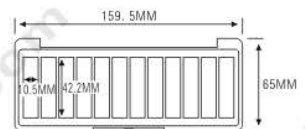

SIZE: L60.3xW60.3xH15mm

ES1173C

SIZE: L60.3xW60.3xH12.2mm

ES1173P

ES1173-1Y36
ES1173P-1Y36
ES1173C-1Y36

ES1173C

ES1173-1Y46
ES1173P-1Y46
ES1173C-1Y46

ES1173-1Y48
ES1173P-1Y48
ES1173C-1Y48

Compact & Eye Shadow Case 粉盒 & 眼影盒系列

ES1178

SIZE: L100xW100xH18.15mm

ES1178L

SIZE: L100xW100xH13.9mm

ES1178P

SIZE: L100xW100xH18.1mm

ES1178LP