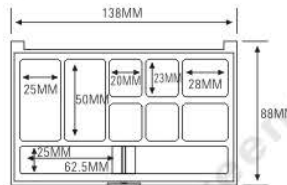

ES1060-15F ES1060H-15F
ES1060B-15F ES1060HW-15F
ES1060W-15F ES1060P-15F