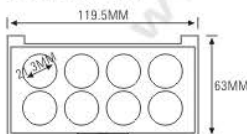

ES1117-10Y20(ES1117C-10Y20)
ES1179W-10Y20
ES1179H-10Y20
ES1179HW-10Y20