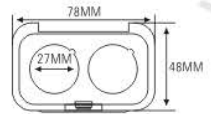

REFILLABLE PALETTE
(铅盘可置换)

ES1196W-1FT

SIZE:L106xW48xH11.8mm