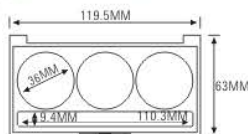

ES1117-4Y27S(ES1117C-4Y27S)
ES1179W-4Y27S
ES1179H-4Y27S
ES1179HW-4Y27S