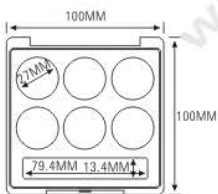

SIZE: L60.3xW60.3xH15mm

ES1173C

SIZE: L60.3xW60.3xH12.2mm

ES1173P

ES1173-1Y36
ES1173P-1Y36
ES1173C-1Y36

ES1173C

ES1173-1Y46
ES1173P-1Y46
ES1173C-1Y46

ES1173-1Y48
ES1173P-1Y48
ES1173C-1Y48

Compact & Eye Shadow Case 粉盒 & 眼影盒系列

ES1178

SIZE: L100xW100xH18.15mm

ES1178L

SIZE: L100xW100xH13.9mm

ES1178P

SIZE: L100xW100xH18.1mm

ES1178LP

SIZE: L100xW100xH15.4mm

ES1178-1Y80
ES1178P-1Y80
ES1178L-1Y80
ES1178LP-1Y80

ES1178-4Y36
ES1178P-4Y36
ES1178L-4Y36
ES1178LP-4Y36

ES1178-6Y27S
ES1178P-6Y27S
ES1178L-6Y27S
ES1178LP-6Y27S

ES1178-9Y27
ES1178P-9Y27
ES1178L-9Y27
ES1178LP-9Y27