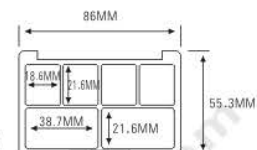

ES1156-4Y-HAA
SIZE: L72xW72xH20.3mm

ES1156-1Y46

ES1156-4Y-HAA

ES1127-1Y42

★ MAGNETIC OPENNING & CLOSE
(磁性开关)

ES1166-1Y59
ES1166-4Y27

SIZE: L76xW76xH20.3mm

ES1166-1Y59

ES1166-4Y27

Compact & Eye Shadow Case 粉盒 & 眼影盒系列

ES1145-2Y27
SIZE: L72.1xW43xH11.9mm

ES1145-2F27
SIZE: L72.1xW43xH11.9mm

ES1182-6F

ES1182-3F

ES1182-5FS

ES1182-6F
ES1182-3F
ES1182-5FS
SIZE: L86xW55.3xH12.2mm

ES1182-42
SIZE: L86xW55.3xH12.2mm

ES1021-3Y27 (ES1021C-3Y27)
SIZE: L92.5xW51.5xH12mm

ES1146W

ES1146B

ES1146B-3FS
ES1146B-4FS
ES1146W-4FS
SIZE: L66.8xW71.5xH12.2mm

ES1128B-4F36
SIZE: L86.4xW91.8xH15.4mm

ES1161-4Y26S
SIZE: L74xW90xH11.7mm