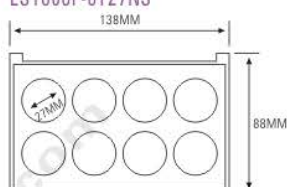

ES1060H-8Y27NS

ES1060HW-8Y27NS

ES1060P-8Y27NS