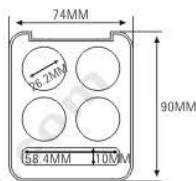

ES1156-4Y-HAA
SIZE: L72xW72xH20.3mm

ES1156-1Y46

ES1156-4Y-HAA

ES1127-1Y42

★ MAGNETIC OPENNING & CLOSE
(磁性开关)

ES1166-1Y59
ES1166-4Y27

SIZE: L76xW76xH20.3mm

ES1166-1Y59

ES1166-4Y27

Compact & Eye Shadow Case 粉盒 & 眼影盒系列

ES1145-2Y27
SIZE: L72.1xW43xH11.9mm

ES1145-2F27
SIZE: L72.1xW43xH11.9mm

ES1182-6F

ES1182-3F

ES1182-5FS

ES1182-6F
ES1182-3F
ES1182-5FS
SIZE: L86xW55.3xH12.2mm

ES1182-42
SIZE: L86xW55.3xH12.2mm

ES1021-3Y27 (ES1021C-3Y27)
SIZE: L92.5xW51.5xH12mm

ES1146W

ES1146B

ES1146B-3FS
ES1146B-4FS
ES1146W-4FS
SIZE: L66.8xW71.5xH12.2mm

ES1128B-4F36
SIZE: L86.4xW91.8xH15.4mm

ES1161-4Y26S
SIZE: L74xW90xH11.7mm

★ MAGNETIC OPENNING & CLOSE (磁性开关)

ES1171C
SIZE: L60xW103xH12.3mm

ES1171W
SIZE: L60xW103xH12.3mm

ES1011-5Y27

SIZE: L148xW51.5xH12.5mm

Compact & Eye Shadow Case 粉盒 & 眼影盒系列

ES1086
SIZE: L70xW70xH18mm

ES1086L
SIZE: L70xW70xH13.5mm