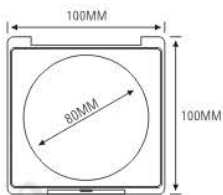

SIZE: L60.3xW60.3xH15mm

ES1173C

SIZE: L60.3xW60.3xH12.2mm

ES1173P

ES1173-1Y36
ES1173P-1Y36
ES1173C-1Y36

ES1173C

ES1173-1Y46
ES1173P-1Y46
ES1173C-1Y46

ES1173-1Y48
ES1173P-1Y48
ES1173C-1Y48

Compact & Eye Shadow Case 粉盒 & 眼影盒系列

ES1178

SIZE: L100xW100xH18.15mm

ES1178L

SIZE: L100xW100xH13.9mm

ES1178P

SIZE: L100xW100xH18.1mm

ES1178LP

SIZE: L100xW100xH15.4mm

ES1178-1Y80
ES1178P-1Y80
ES1178L-1Y80
ES1178LP-1Y80

ES1178-4Y36
ES1178P-4Y36
ES1178L-4Y36
ES1178LP-4Y36

ES1178-6Y27S
ES1178P-6Y27S
ES1178L-6Y27S
ES1178LP-6Y27S

ES1178-9Y27
ES1178P-9Y27
ES1178L-9Y27
ES1178LP-9Y27