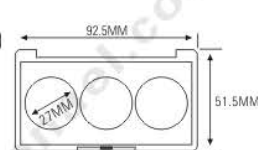

ES1156-4Y-HAA
SIZE: L72xW72xH20.3mm

ES1156-1Y46

ES1156-4Y-HAA

ES1127-1Y42

★ MAGNETIC OPENNING & CLOSE
(磁性开关)

ES1166-1Y59
ES1166-4Y27

SIZE: L76xW76xH20.3mm

ES1166-1Y59

ES1166-4Y27

Compact & Eye Shadow Case 粉盒 & 眼影盒系列

ES1145-2Y27
SIZE: L72.1xW43xH11.9mm

ES1145-2F27
SIZE: L72.1xW43xH11.9mm

ES1182-6F

ES1182-3F

ES1182-5FS

ES1182-6F
ES1182-3F
ES1182-5FS
SIZE: L86xW55.3xH12.2mm

ES1182-42
SIZE: L86xW55.3xH12.2mm

ES1021-3Y27 (ES1021C-3Y27)
SIZE: L92.5xW51.5xH12mm

ES1146W

ES1146B

ES1146B-3FS
ES1146B-4FS
ES1146W-4FS
SIZE: L66.8xW71.5xH12.2mm

ES1128B-4F36
SIZE: L86.4xW91.8xH15.4mm

ES1161-4Y26S
SIZE: L74xW90xH11.7mm

★ MAGNETIC OPENNING & CLOSE (磁性开关)

ES1171C
SIZE: L60xW103xH12.3mm

ES1171W
SIZE: L60xW103xH12.3mm

ES1011-5Y27

SIZE: L148xW51.5xH12.5mm

Compact & Eye Shadow Case 粉盒 & 眼影盒系列

ES1086
SIZE: L70xW70xH18mm

ES1086L
SIZE: L70xW70xH13.5mm