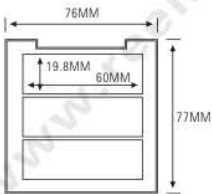

★ MAGNETIC OPENNING & CLOSE (磁性开关)

★ MAGNETIC OPENNING & CLOSE (磁性开关)