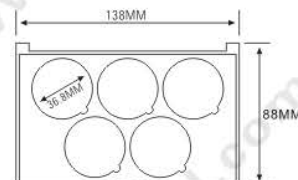

ES1060B

SIZE:L138xW88xH12.8mm

ES1060H

SIZE:L138xW88xH17.2mm

ES1060W

SIZE:L138xW88xH13.1mm

ES1060H

ES1060HW

ES1060P

ES1060H-5Y36T

ES1060HW-5Y36T

ES1060P-5Y36T

ES1060P

SIZE:L138xW88xH14.7mm

ES1060H-6Y36

ES1060HW-6Y36