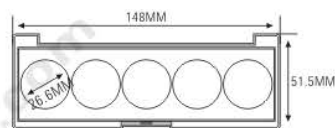

ES1182-42
SIZE: L86xW55.3xH12.2mm

ES1021-3Y27 (ES1021C-3Y27)
SIZE: L92.5xW51.5xH12mm

ES1146W

ES1146B

ES1146B-3FS
ES1146B-4FS
ES1146W-4FS
SIZE: L66.8xW71.5xH12.2mm

ES1128B-4F36
SIZE: L86.4xW91.8xH15.4mm

ES1161-4Y26S
SIZE: L74xW90xH11.7mm

★ MAGNETIC OPENNING & CLOSE (磁性开关)

ES1171C
SIZE: L60xW103xH12.3mm

ES1171W
SIZE: L60xW103xH12.3mm

ES1011-5Y27

SIZE: L148xW51.5xH12.5mm

Compact & Eye Shadow Case 粉盒 & 眼影盒系列

ES1086
SIZE: L70xW70xH18mm

ES1086L
SIZE: L70xW70xH13.5mm