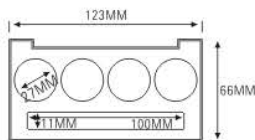

ES1176-4Y27S

ES1176W-4Y27S